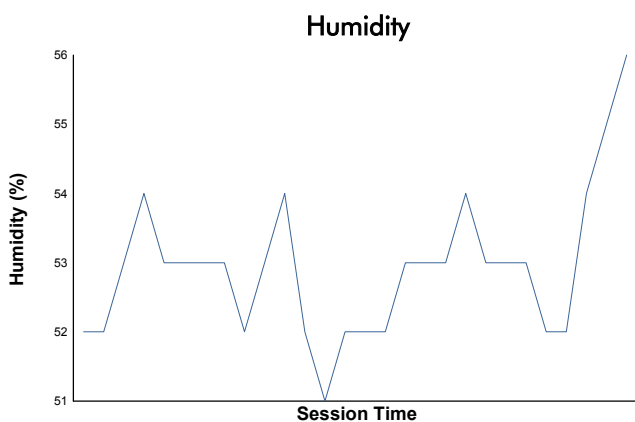

SPA SUMMER CLASSIC

NK GT&TC

Qualifying

Weather Report

Track Status: **DRY**