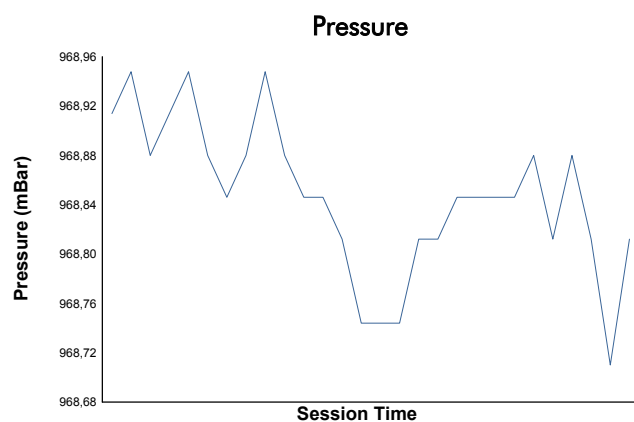

SPA SUMMER CLASSIC

NK GT&TC

Qualifying

Weather Report

Track Status: **DRY**