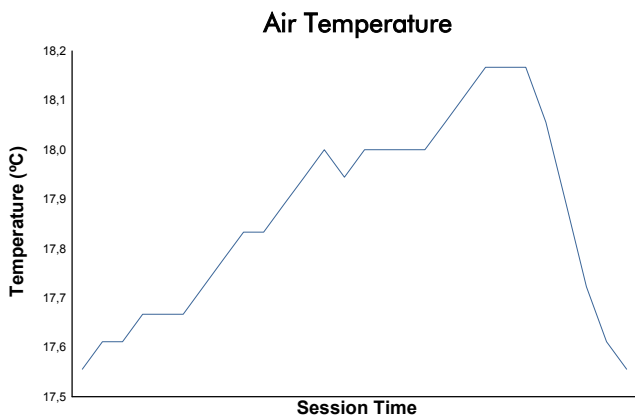

SPA SUMMER CLASSIC

NK GT&TC

Qualifying

Weather Report

Track Status: **DRY**