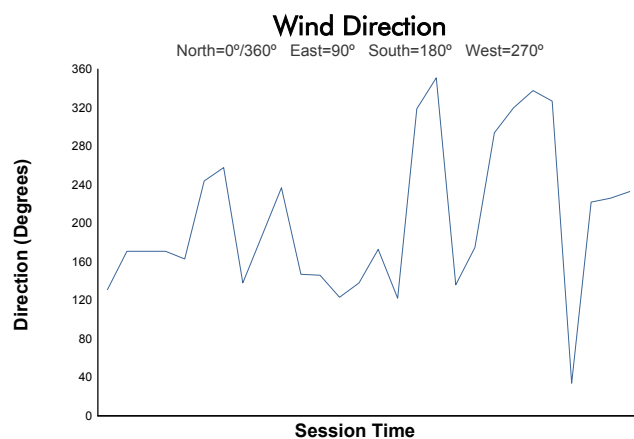

SPA SUMMER CLASSIC

NK GT&TC

Qualifying

Weather Report

Track Status: **DRY**