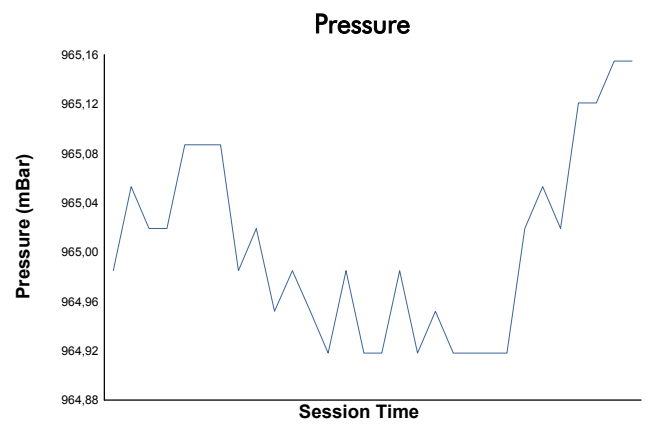

SPA SUMMER CLASSIC

Autopassion YTCC

Race 2

Weather Report

Track Status: **DRY**