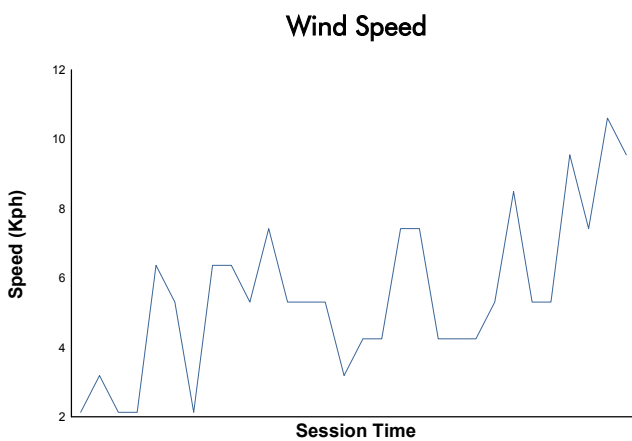

SPA SUMMER CLASSIC

Autopassion YTCC

Race 2

Weather Report

Track Status: **DRY**