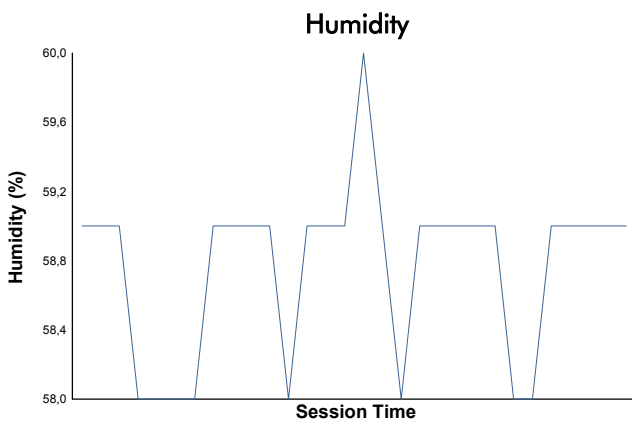

SPA SUMMER CLASSIC

Autopassion YTCC

Race 2

Weather Report

Track Status: **DRY**