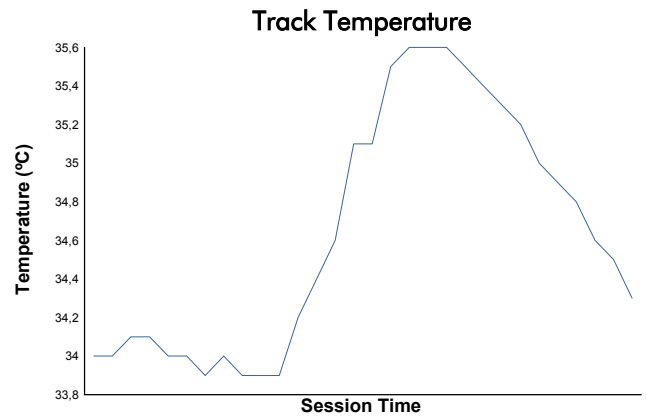

SPA SUMMER CLASSIC

Autopassion YTCC

Race 2

Weather Report

Track Status: **DRY**