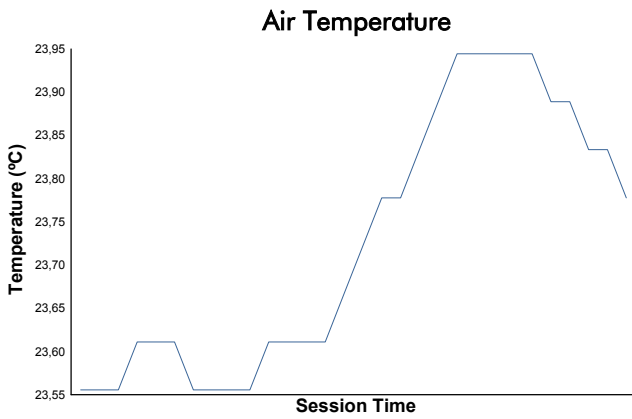

SPA SUMMER CLASSIC

Autopassion YTCC

Race 2

Weather Report

Track Status: **DRY**