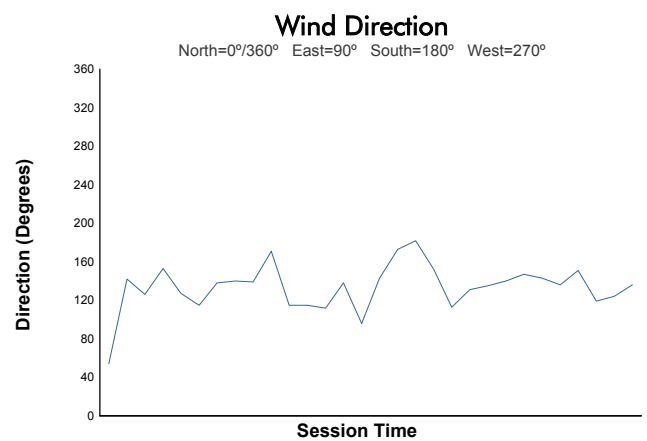

SPA SUMMER CLASSIC

Autopassion YTCC

Race 2

Weather Report

Track Status: **DRY**