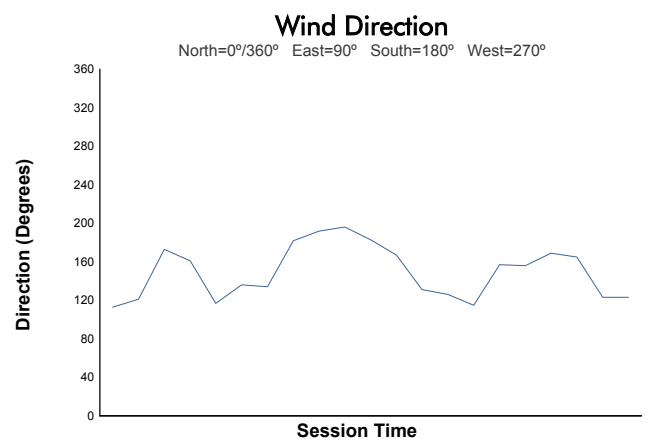

SPA SUMMER CLASSIC

Historic Monoposto Racing
Race 1

Weather Report

Track Status: **DRY**