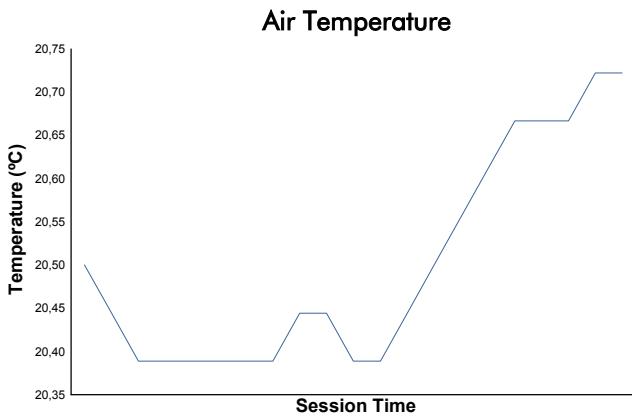

SPA SUMMER CLASSIC

Historic Monoposto Racing
Race 1

Weather Report

Track Status: **DRY**