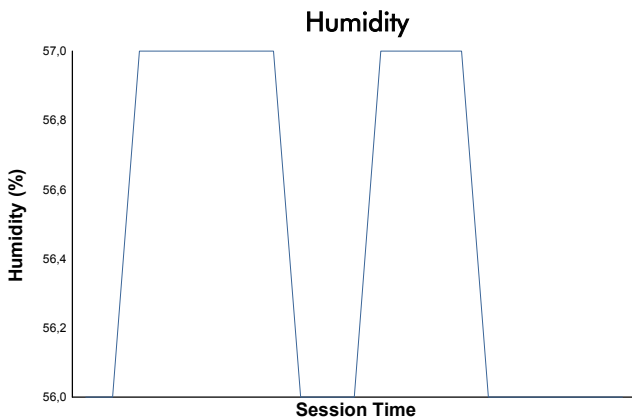

SPA SUMMER CLASSIC

Historic Monoposto Racing
Race 1

Weather Report

Track Status: **DRY**