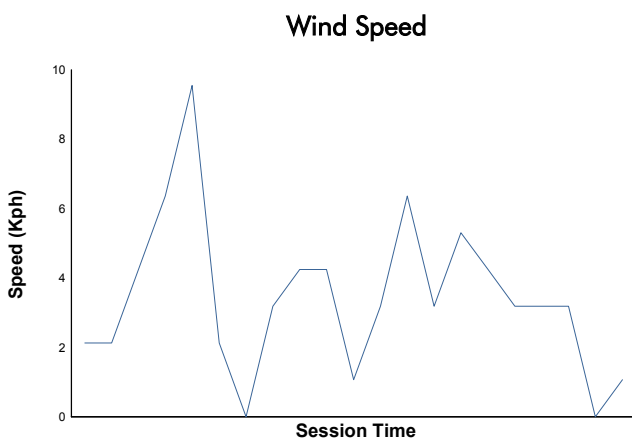

SPA SUMMER CLASSIC

Historic Monoposto Racing
Race 1

Weather Report

Track Status: **DRY**