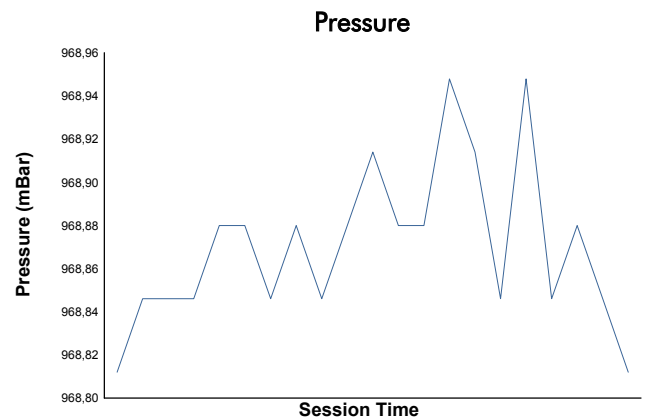

SPA SUMMER CLASSIC

Historic Monoposto Racing
Race 1

Weather Report

Track Status: **DRY**