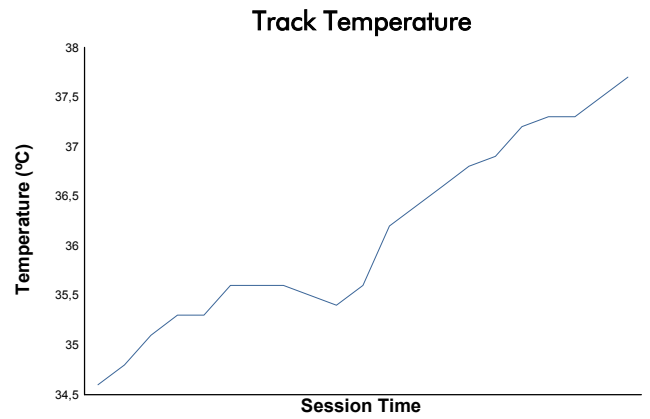

SPA SUMMER CLASSIC

Historic Monoposto Racing
Race 1

Weather Report

Track Status: **DRY**