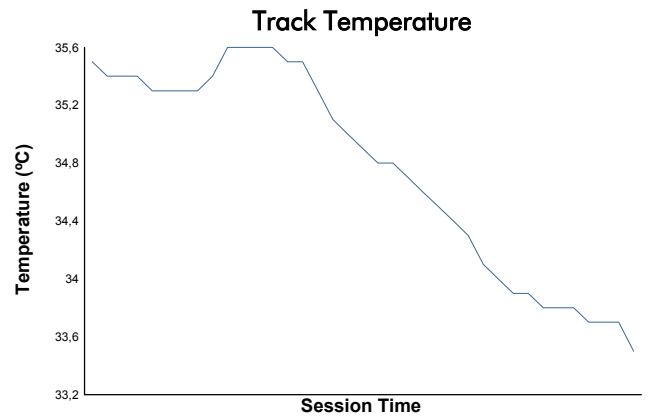

SPA SUMMER CLASSIC
Colmore YTCC
Qualifying
Weather Report

Amended

Track Status: **DRY**