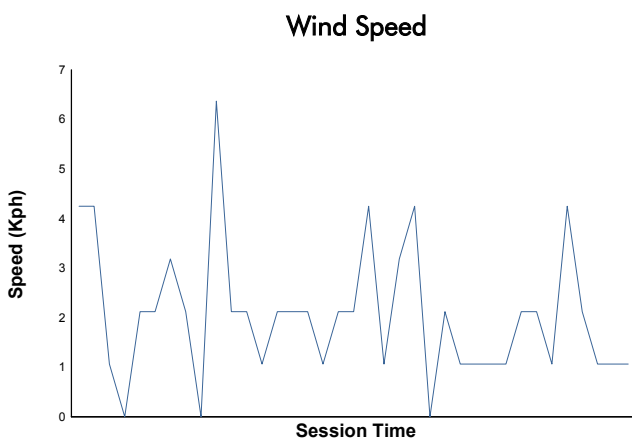

SPA SUMMER CLASSIC
Colmore YTCC
Qualifying
Weather Report

Amended

Track Status: **DRY**