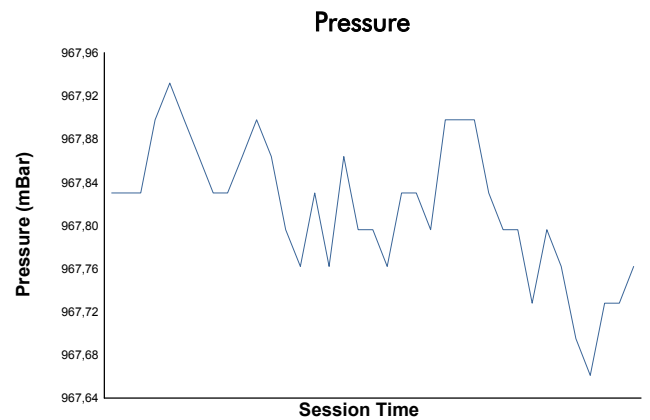

SPA SUMMER CLASSIC
Colmore YTCC
Qualifying
Weather Report

Amended

Track Status: **DRY**