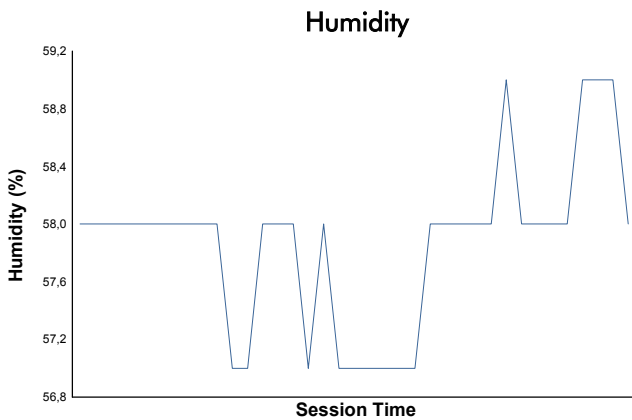

SPA SUMMER CLASSIC
Colmore YTCC
Qualifying
Weather Report

Amended

Track Status: **DRY**