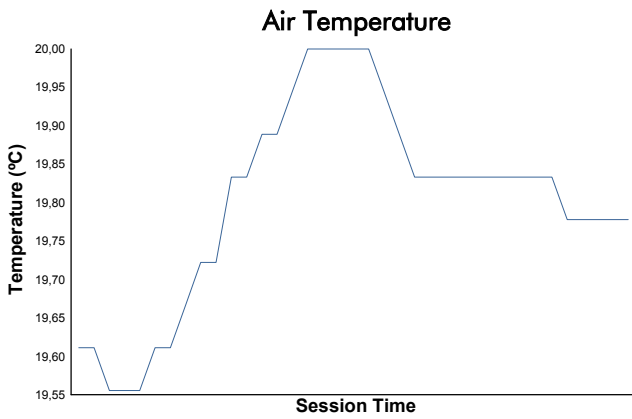

SPA SUMMER CLASSIC
Colmore YTCC
Qualifying
Weather Report

Amended

Track Status: **DRY**