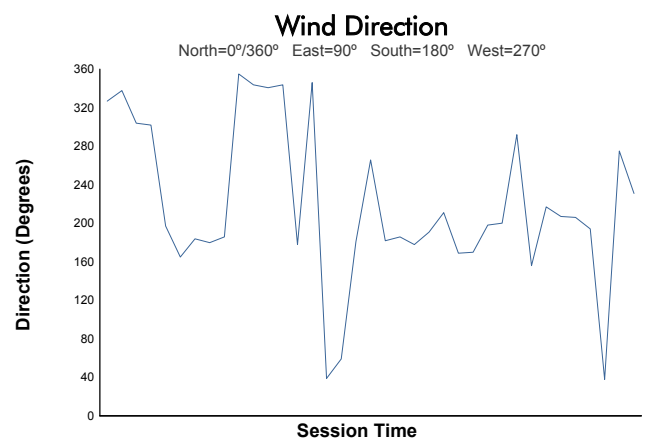

SPA SUMMER CLASSIC
Colmore YTCC
Qualifying
Weather Report

Amended

Track Status: **DRY**