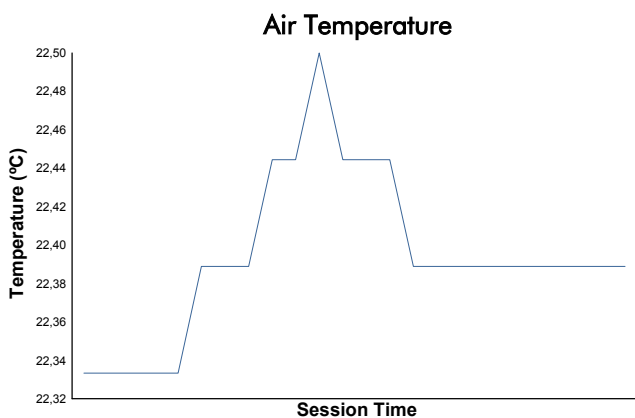

SPA SUMMER CLASSIC

Dunlop Gentle Drivers '65

Qualifying 2

Weather Report

Track Status: **DRY**