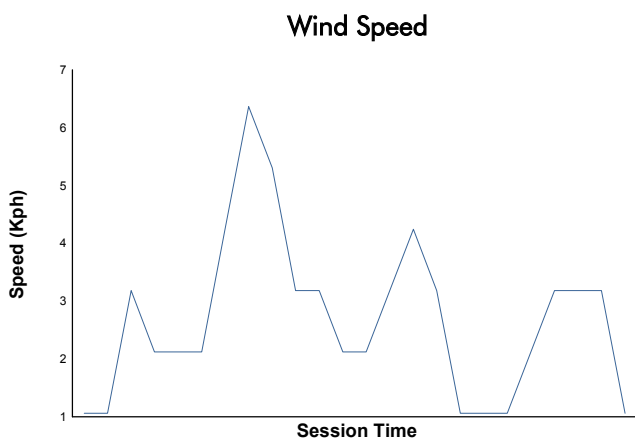

SPA SUMMER CLASSIC

Dunlop Gentle Drivers '65

Qualifying 2

Weather Report

Track Status: **DRY**