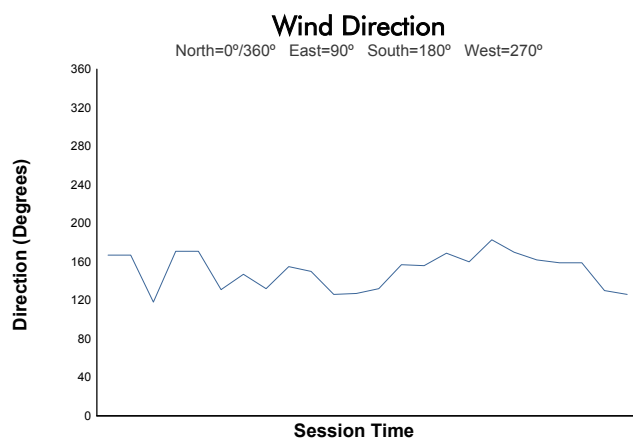

SPA SUMMER CLASSIC

Dunlop Gentle Drivers '65

Qualifying 2

Weather Report

Track Status: **DRY**