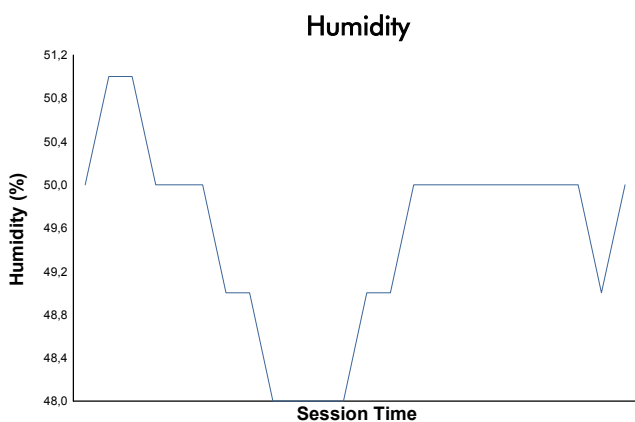

SPA SUMMER CLASSIC

Dunlop Gentle Drivers '65

Qualifying 2

Weather Report

Track Status: **DRY**