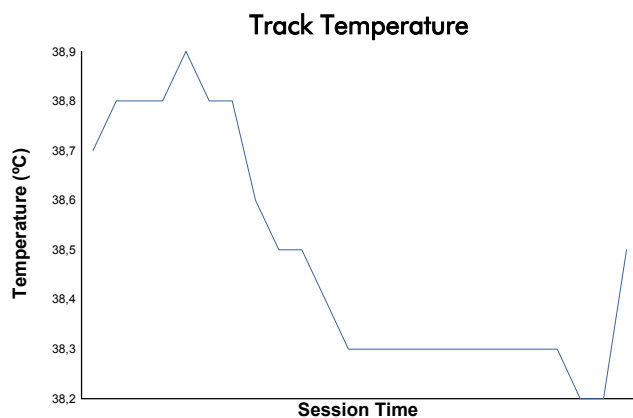

SPA SUMMER CLASSIC

Dunlop Gentle Drivers '65

Qualifying 2

Weather Report

Track Status: **DRY**