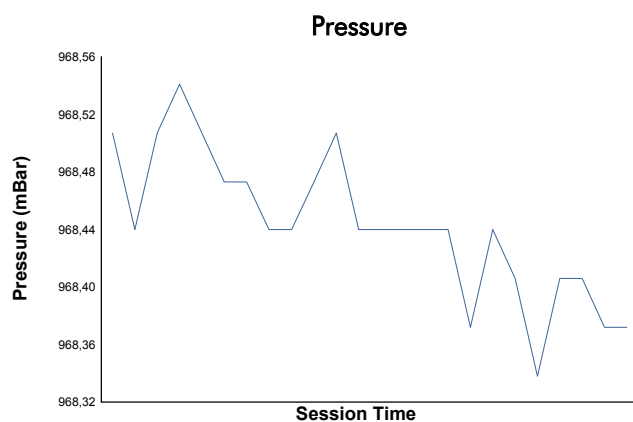

SPA SUMMER CLASSIC

Dunlop Gentle Drivers '65

Qualifying 2

Weather Report

Track Status: **DRY**