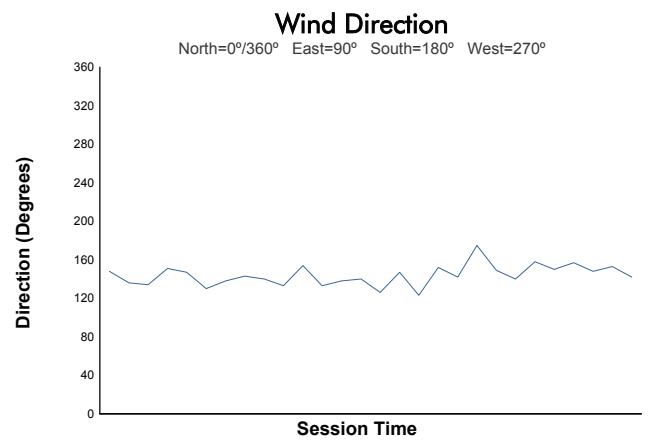

SPA SUMMER CLASSIC

Dunlop Gentle Drivers '65

Race 2

Weather Report

Track Status: **WET**