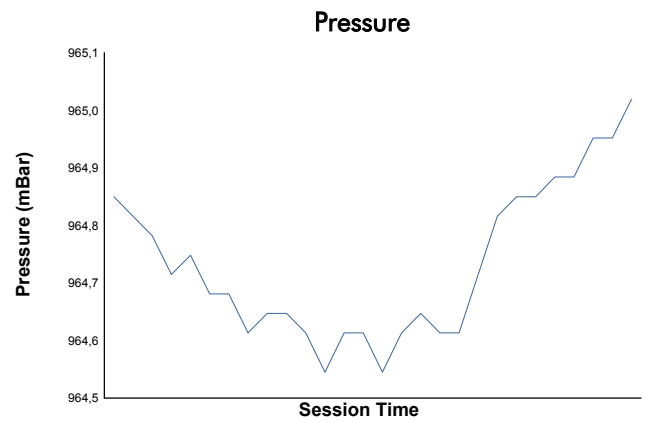

SPA SUMMER CLASSIC

Dunlop Gentle Drivers '65

Race 2

Weather Report

Track Status: **WET**