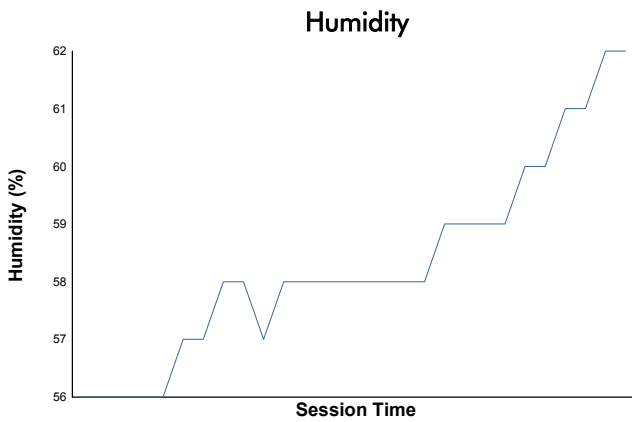

SPA SUMMER CLASSIC

Dunlop Gentle Drivers '65

Race 2

Weather Report

Track Status: **WET**