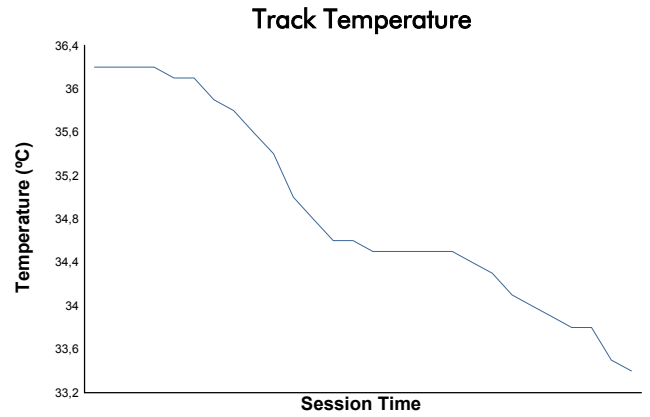

SPA SUMMER CLASSIC

Dunlop Gentle Drivers '65

Race 2

Weather Report

Track Status: **WET**