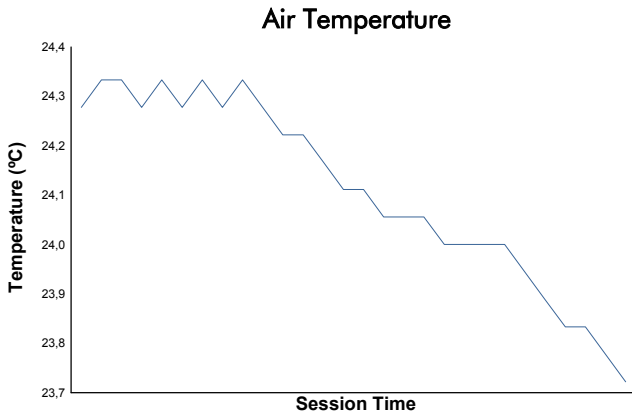

SPA SUMMER CLASSIC

Dunlop Gentle Drivers '65

Race 2

Weather Report

Track Status: **WET**