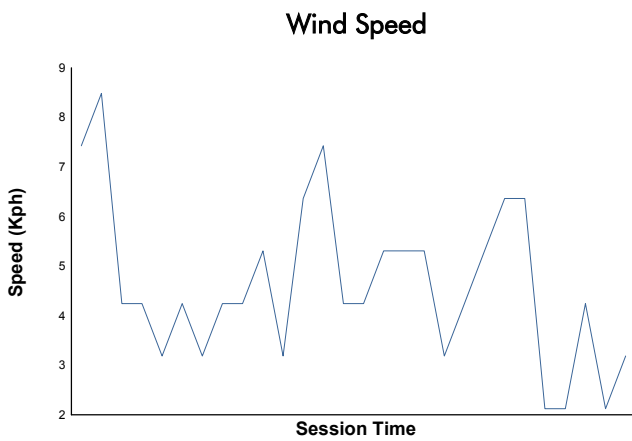

SPA SUMMER CLASSIC

Dunlop Gentle Drivers '65

Race 2

Weather Report

Track Status: **WET**