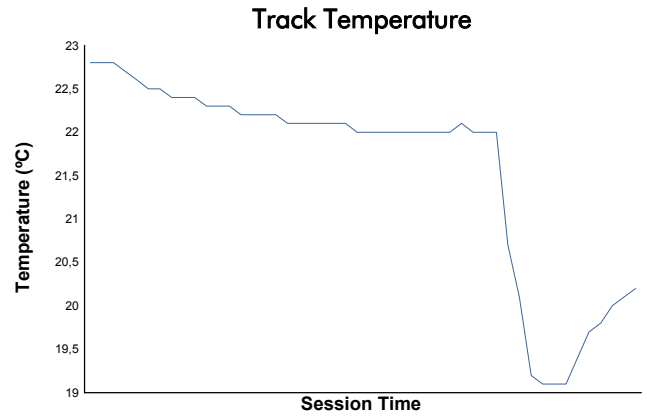

SPA SUMMER CLASSIC

Spa 3 Hours
Qualifying

Weather Report

Track Status: **WET**