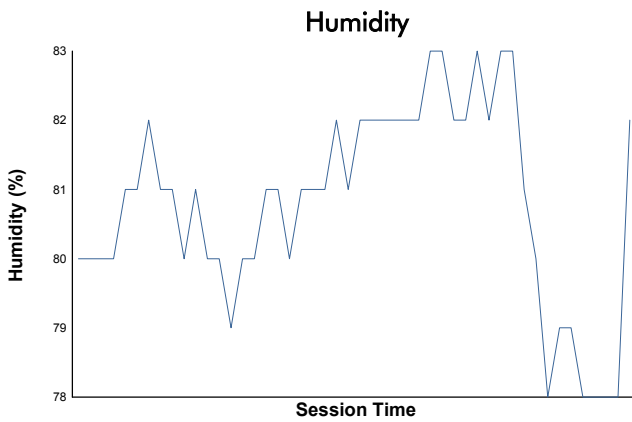

SPA SUMMER CLASSIC

Spa 3 Hours
Qualifying

Weather Report

Track Status: **WET**