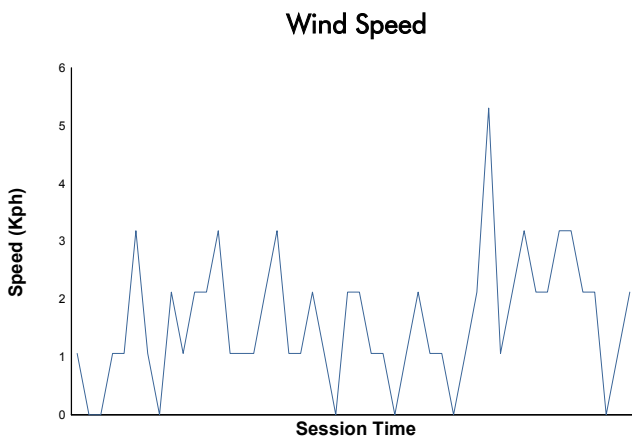

SPA SUMMER CLASSIC

Spa 3 Hours
Qualifying

Weather Report

Track Status: **WET**