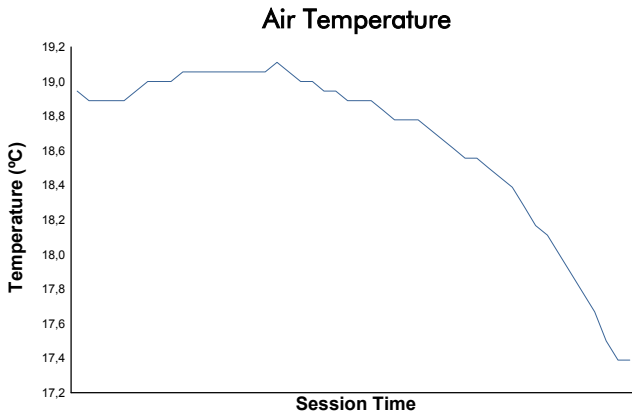

SPA SUMMER CLASSIC

Spa 3 Hours
Qualifying

Weather Report

Track Status: **WET**