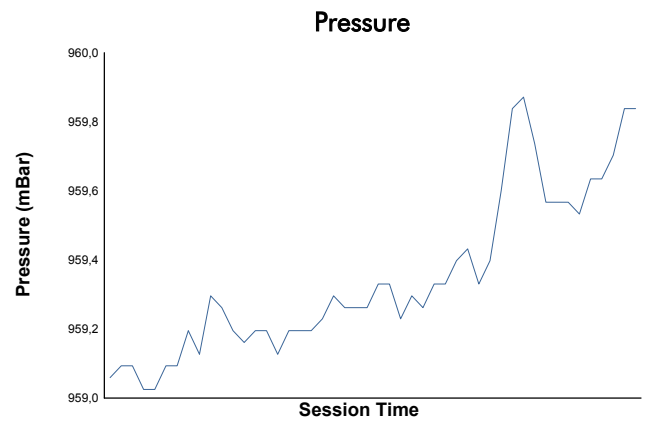

SPA SUMMER CLASSIC

Spa 3 Hours
Qualifying

Weather Report

Track Status: **WET**