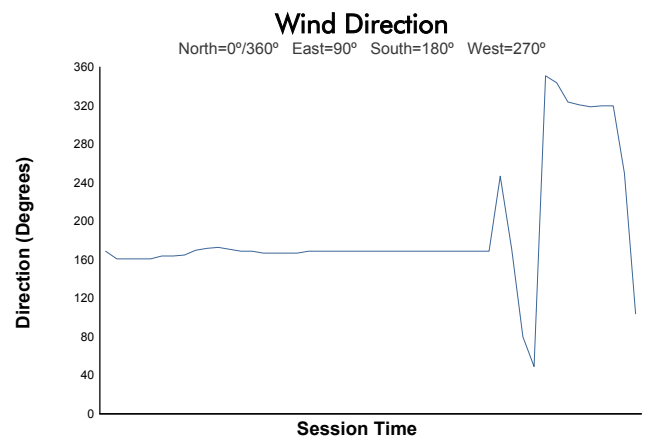

SPA SUMMER CLASSIC

Spa 3 Hours
Qualifying

Weather Report

Track Status: **WET**