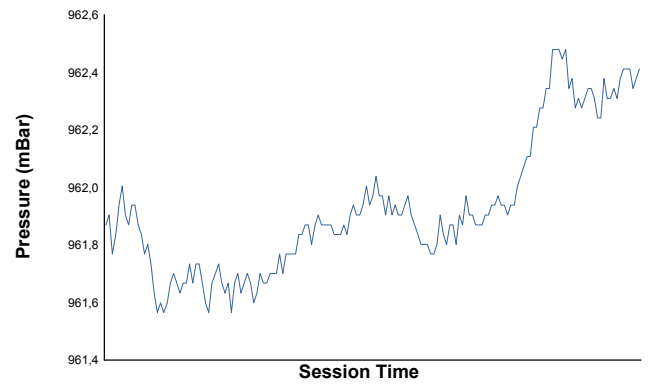

SPA SUMMER CLASSIC

Spa 3 Hours
Race

Weather Report

Air Temperature

Track Temperature

Humidity

Pressure

Wind Speed

Wind Direction

Track Status: **DRY**