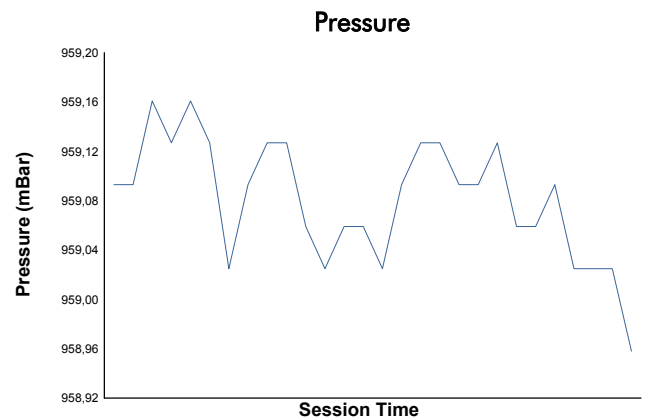

SPA SUMMER CLASSIC
CSCC Classic
Qualifying
Weather Report

Track Status: **DRY**