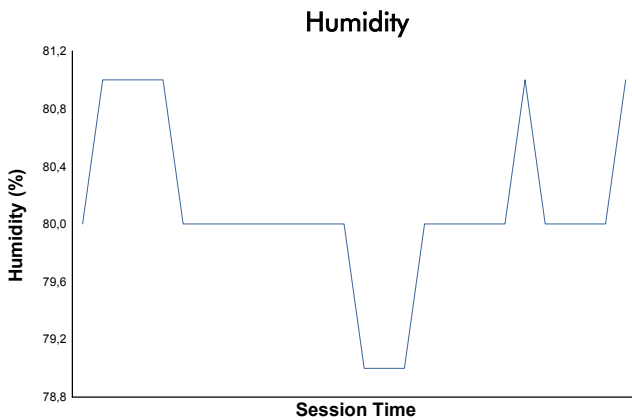

SPA SUMMER CLASSIC
CSCC Classic
Qualifying
Weather Report

Track Status: **DRY**