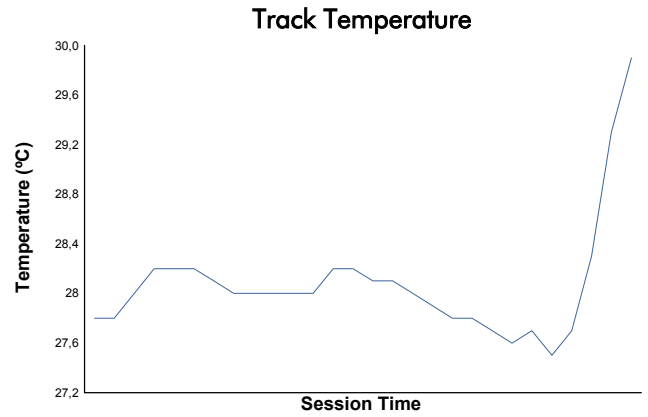

SPA SUMMER CLASSIC
CSCC Classic
Qualifying
Weather Report

Track Status: **DRY**