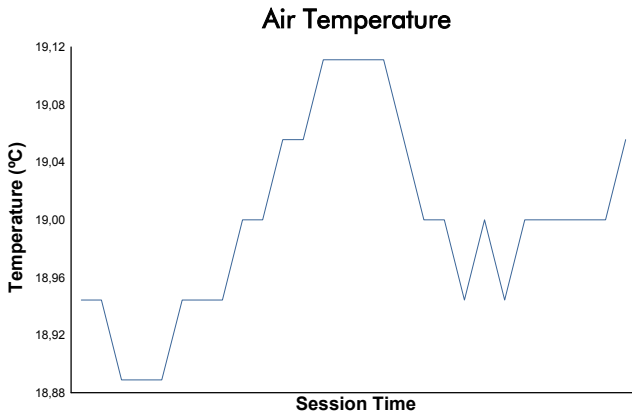

SPA SUMMER CLASSIC
CSCC Classic
Qualifying
Weather Report

Track Status: **DRY**