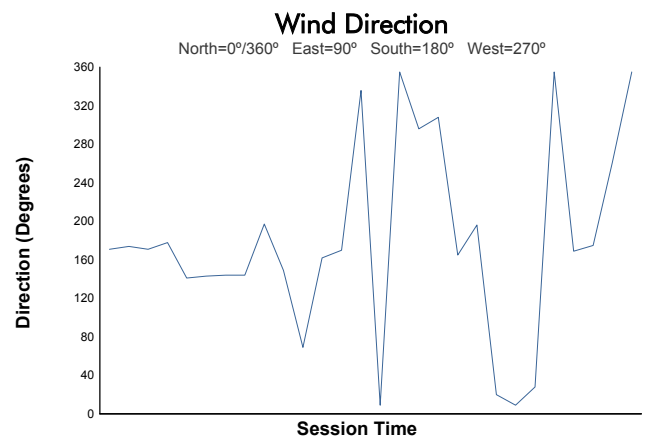

SPA SUMMER CLASSIC
CSCC Classic
Qualifying
Weather Report

Track Status: **DRY**