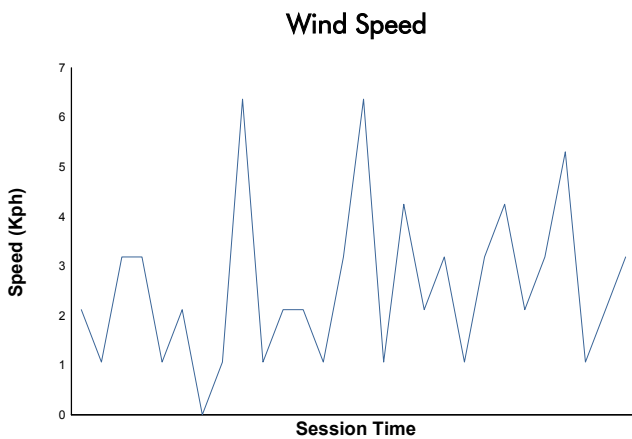

SPA SUMMER CLASSIC
CSCC Classic
Qualifying
Weather Report

Track Status: **DRY**