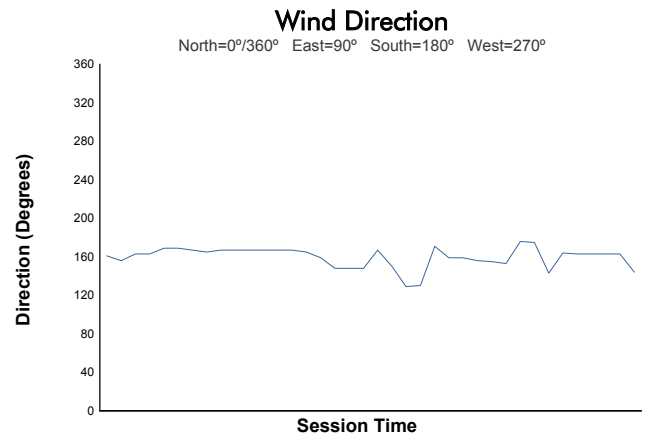

SPA SUMMER CLASSIC
CSCC Classic
Race 2
Weather Report

Track Status: **WET**