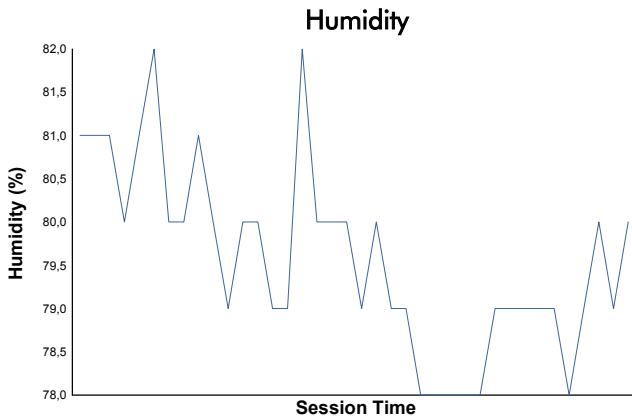

SPA SUMMER CLASSIC
CSCC Classic
Race 2
Weather Report

Track Status: **WET**