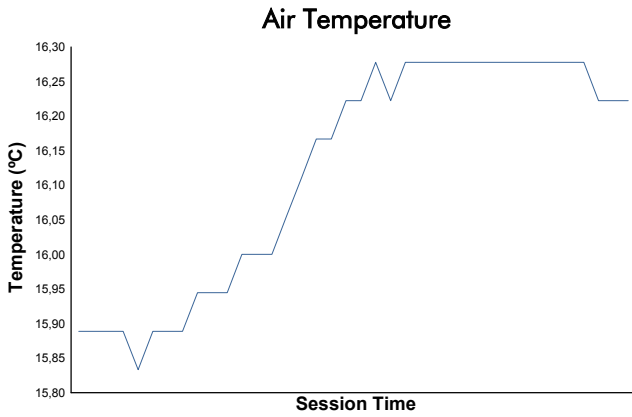

SPA SUMMER CLASSIC
CSCC Classic
Race 2
Weather Report

Track Status: **WET**