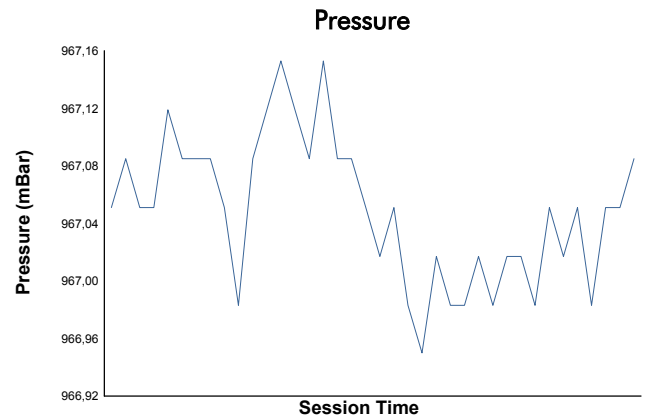

SPA SUMMER CLASSIC
CSCC Classic
Race 2
Weather Report

Track Status: **WET**