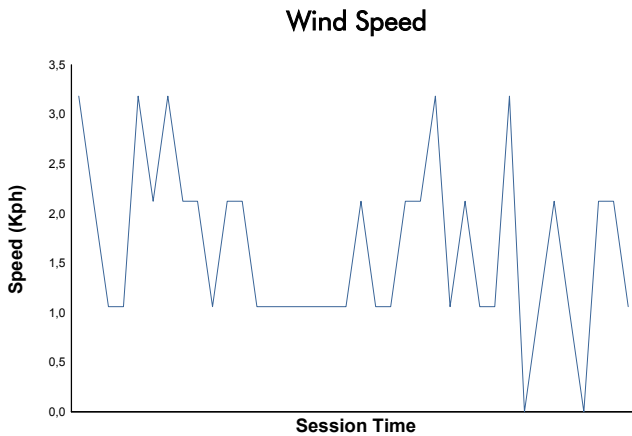

SPA SUMMER CLASSIC
CSCC Classic
Race 2
Weather Report

Track Status: **WET**