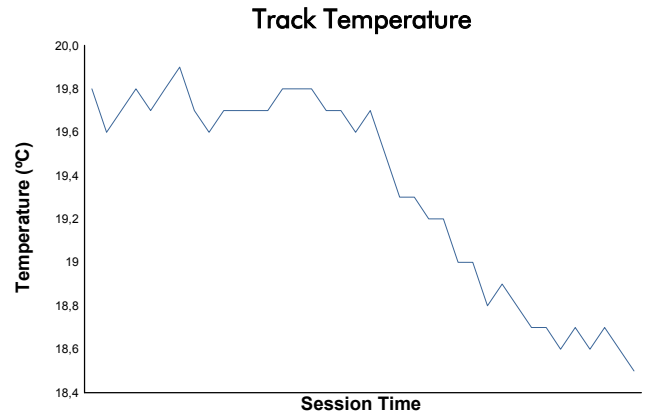

SPA SUMMER CLASSIC
CSCC Classic
Race 2
Weather Report

Track Status: **WET**