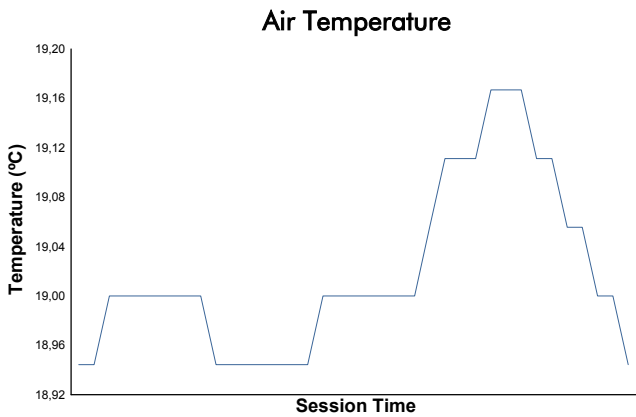

**SPA SUMMER CLASSIC**  
**CSCC Youngtimer**  
**Race 1**  
**Weather Report**

Track Status: **DRY**