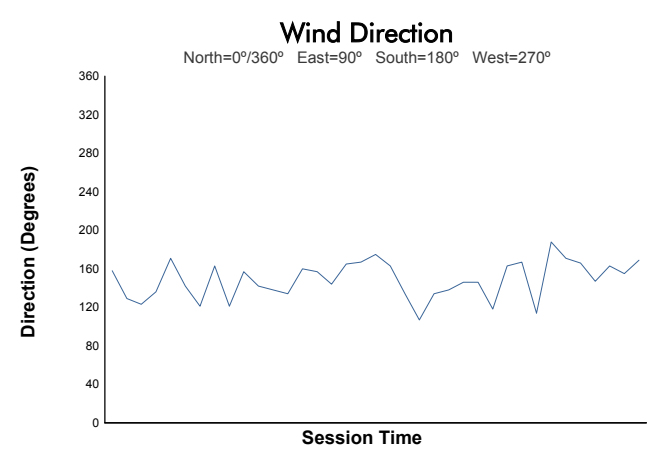

**SPA SUMMER CLASSIC**  
**CSCC Youngtimer**  
**Race 1**  
**Weather Report**

Track Status: **DRY**