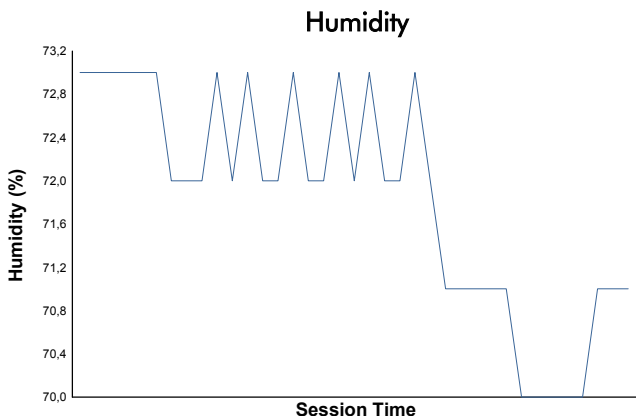

**SPA SUMMER CLASSIC**  
**CSCC Youngtimer**  
**Race 1**  
**Weather Report**

Track Status: **DRY**