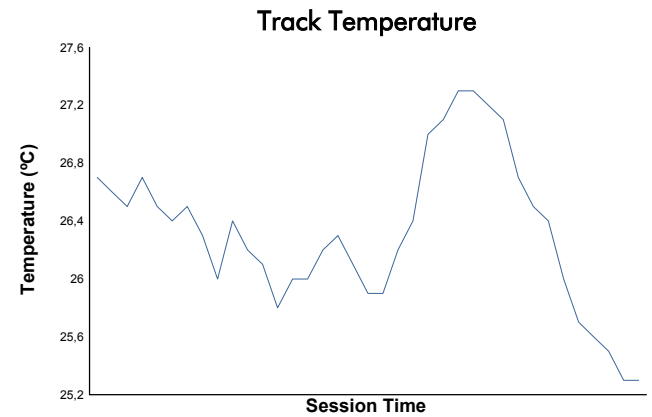

**SPA SUMMER CLASSIC**  
**CSCC Youngtimer**  
**Race 1**  
**Weather Report**

Track Status: **DRY**