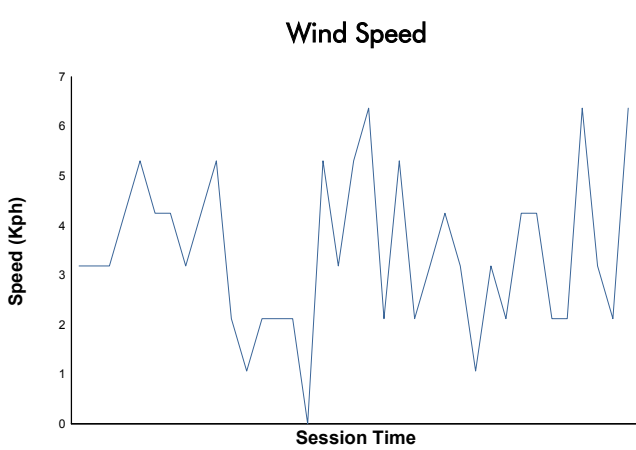

**SPA SUMMER CLASSIC**  
**CSCC Youngtimer**  
**Race 1**  
**Weather Report**

Track Status: **DRY**