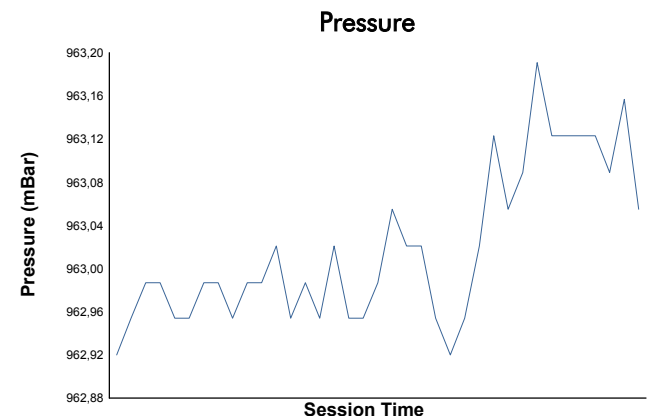

**SPA SUMMER CLASSIC**  
**CSCC Youngtimer**  
**Race 1**  
**Weather Report**

Track Status: **DRY**