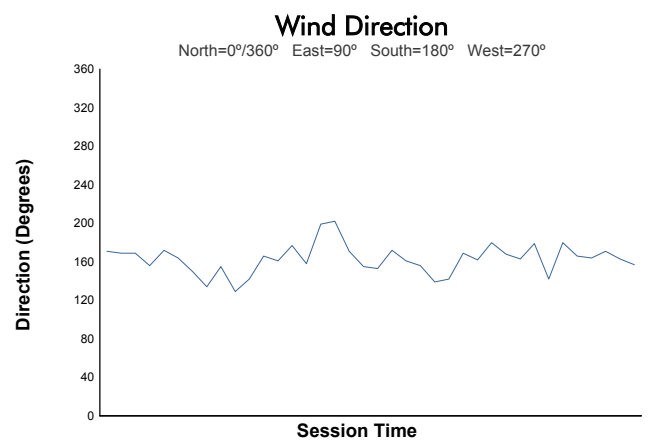

**SPA SUMMER CLASSIC**  
**CSCC Youngtimer**  
**Race 2**  
**Weather Report**

Track Status: **WET**