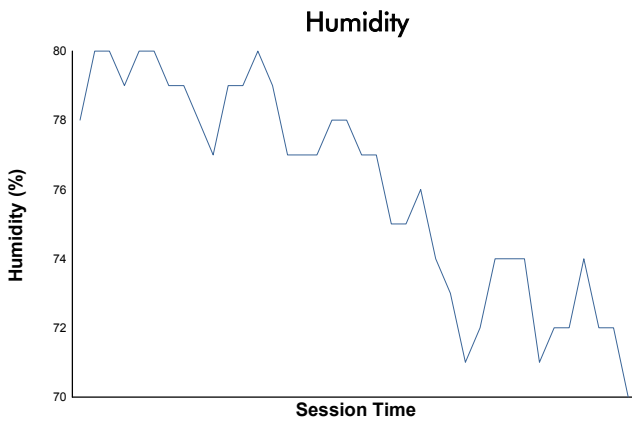

**SPA SUMMER CLASSIC**  
**CSCC Youngtimer**  
**Race 2**  
**Weather Report**

Track Status: **WET**