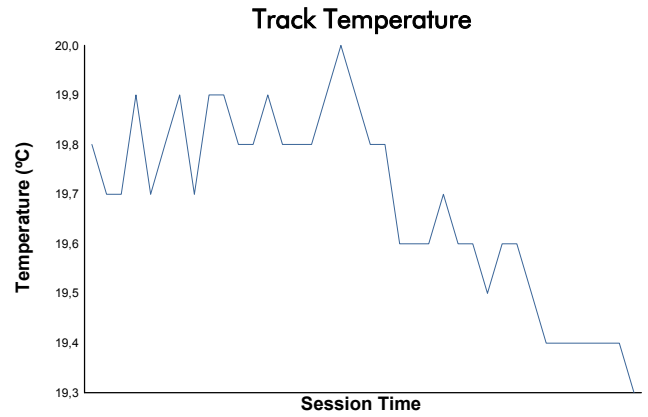

**SPA SUMMER CLASSIC**  
**CSCC Youngtimer**  
**Race 2**  
**Weather Report**

Track Status: **WET**