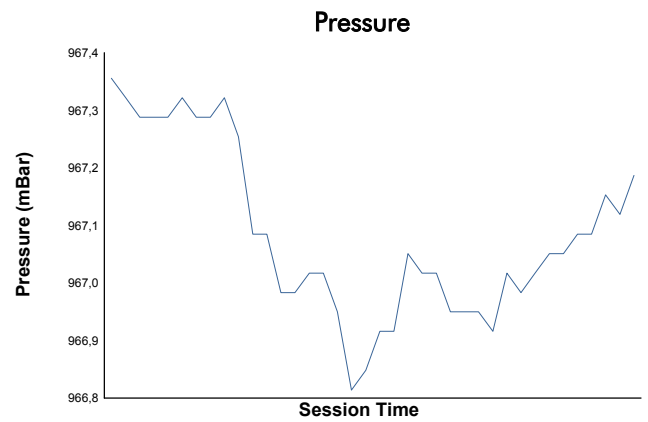

**SPA SUMMER CLASSIC**  
**CSCC Youngtimer**  
**Race 2**  
**Weather Report**

Track Status: **WET**