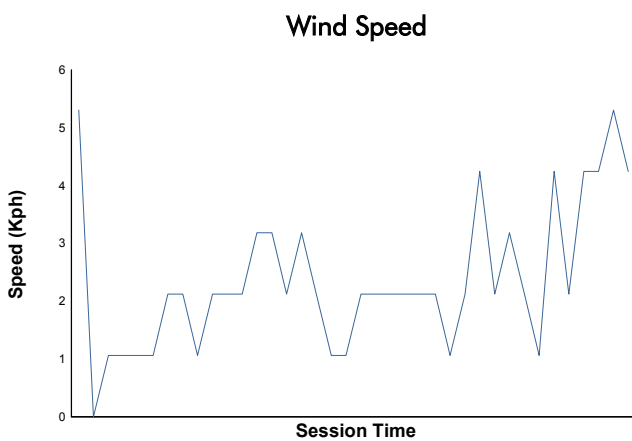

**SPA SUMMER CLASSIC**  
**CSCC Youngtimer**  
**Race 2**  
**Weather Report**

Track Status: **WET**