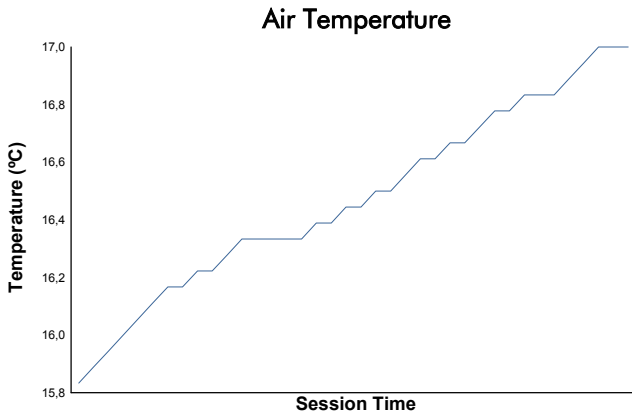

**SPA SUMMER CLASSIC**  
**CSCC Youngtimer**  
**Race 2**  
**Weather Report**

Track Status: **WET**