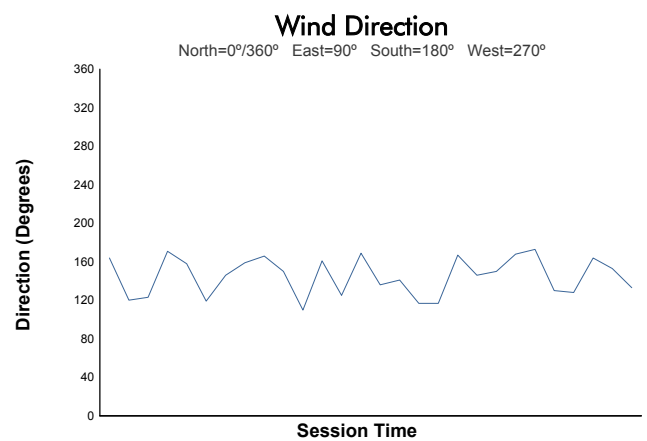

Amended

**SPA SUMMER CLASSIC**  
**NK HTGT**  
**Race 1**  
**Weather Report**

Track Status: **DRY**