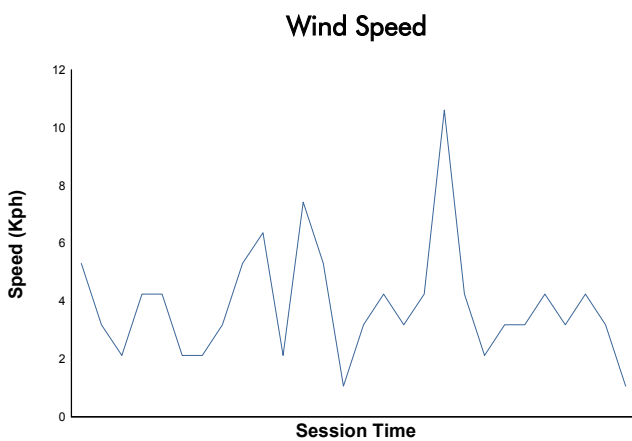

Amended

**SPA SUMMER CLASSIC**  
**NK HTGT**  
**Race 1**  
**Weather Report**

Track Status: **DRY**