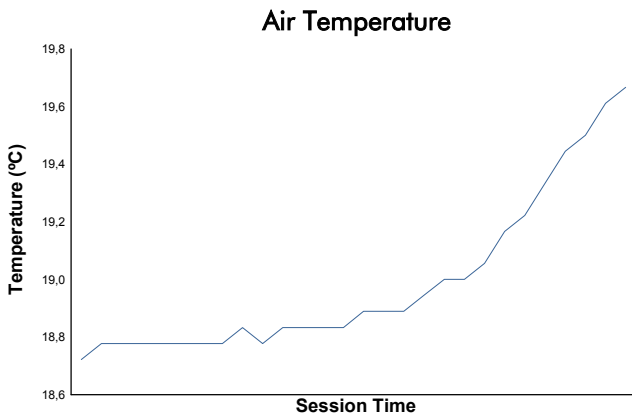

Amended

**SPA SUMMER CLASSIC**  
**NK HTGT**  
**Race 1**  
**Weather Report**

Track Status: **DRY**