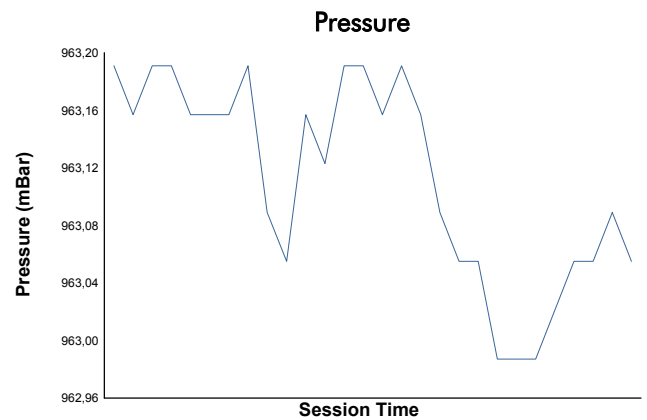

Amended

**SPA SUMMER CLASSIC**  
**NK HTGT**  
**Race 1**  
**Weather Report**

Track Status: **DRY**