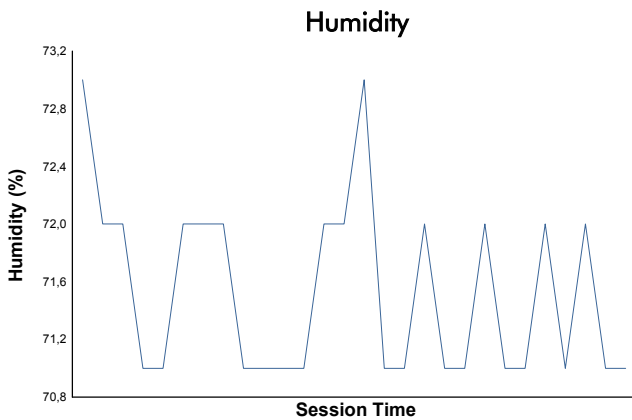

Amended

**SPA SUMMER CLASSIC**  
**NK HTGT**  
**Race 1**  
**Weather Report**

Track Status: **DRY**