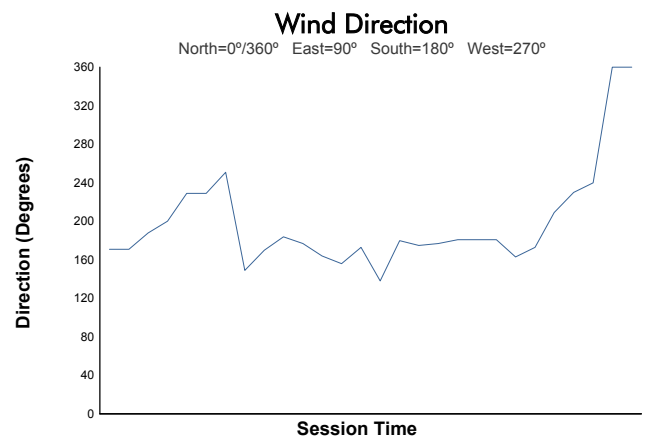

SPA SUMMER CLASSIC

NK GT&TC & Triumph Competition & British HTGT

Qualifying

Weather Report

Track Status: **WET**