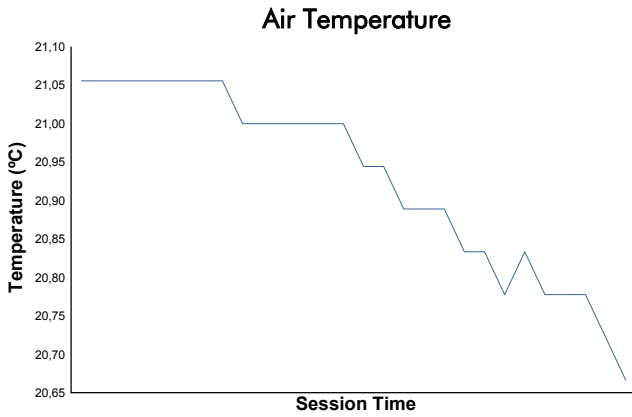

SPA SUMMER CLASSIC

NK GT&TC & Triumph Competition & British HTGT

Qualifying

Weather Report

Track Status: **WET**