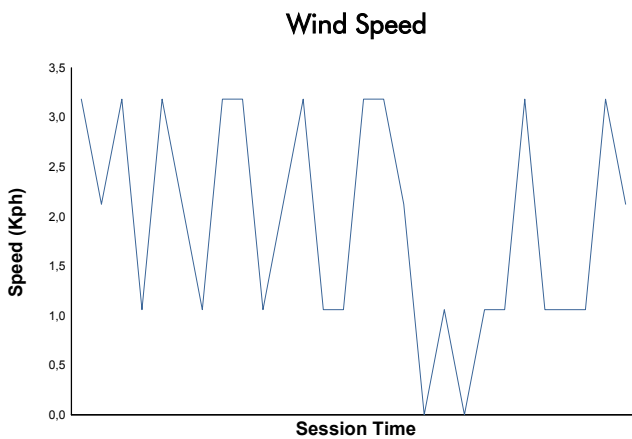

SPA SUMMER CLASSIC

NK GT&TC & Triumph Competition & British HTGT

Qualifying

Weather Report

Track Status: **WET**