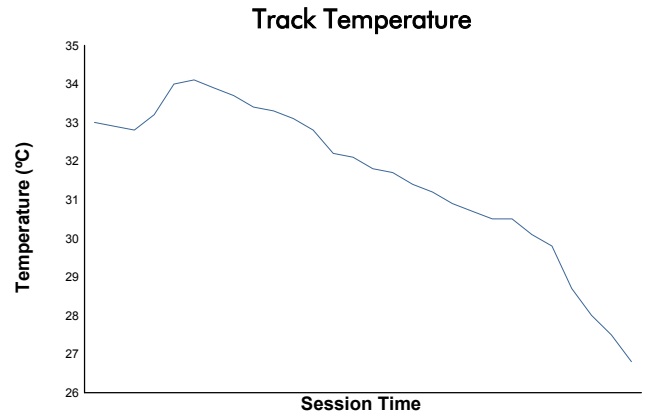

SPA SUMMER CLASSIC

NK GT&TC & Triumph Competition & British HTGT

Qualifying

Weather Report

Track Status: **WET**