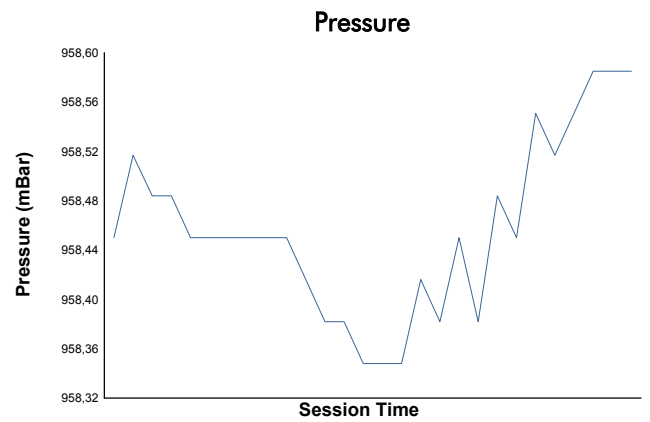

SPA SUMMER CLASSIC

NK GT&TC & Triumph Competition & British HTGT

Qualifying

Weather Report

Track Status: **WET**