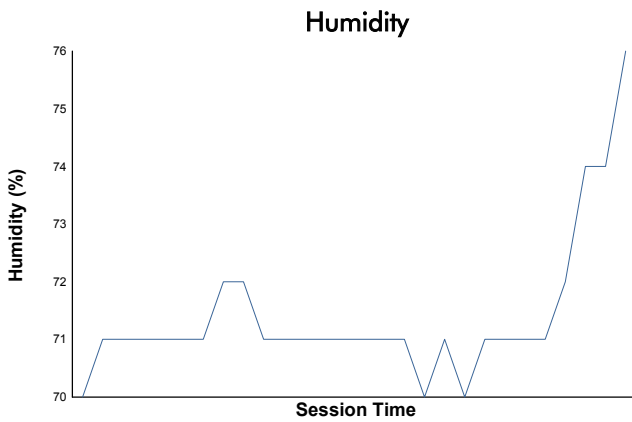

SPA SUMMER CLASSIC

NK GT&TC & Triumph Competition & British HTGT

Qualifying

Weather Report

Track Status: **WET**