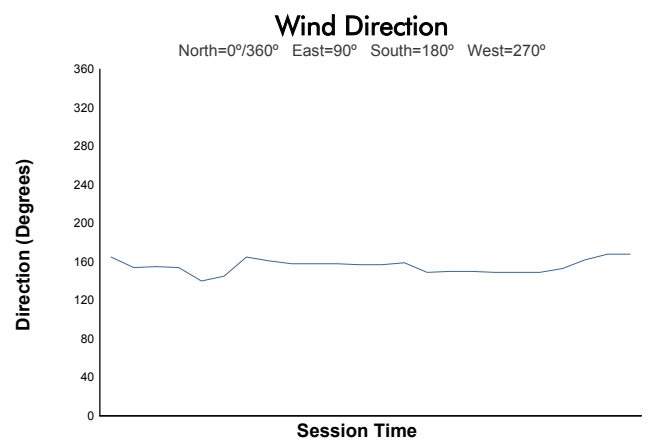

SPA SUMMER CLASSIC

NK GT&TC & Triumph Competition & British HTGT

Race 2

Weather Report

Track Status: **WET**