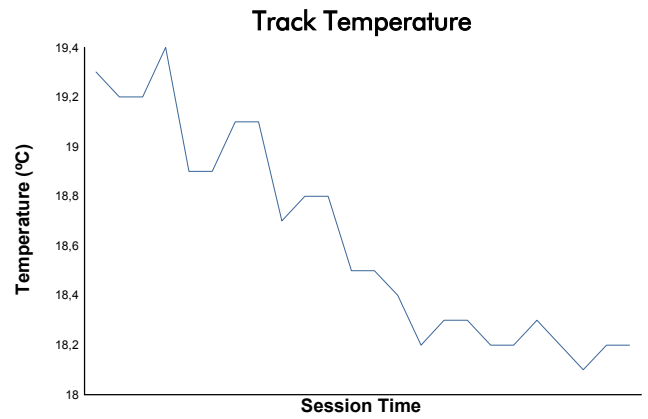

SPA SUMMER CLASSIC

NK GT&TC & Triumph Competition & British HTGT

Race 2

Weather Report

Track Status: **WET**