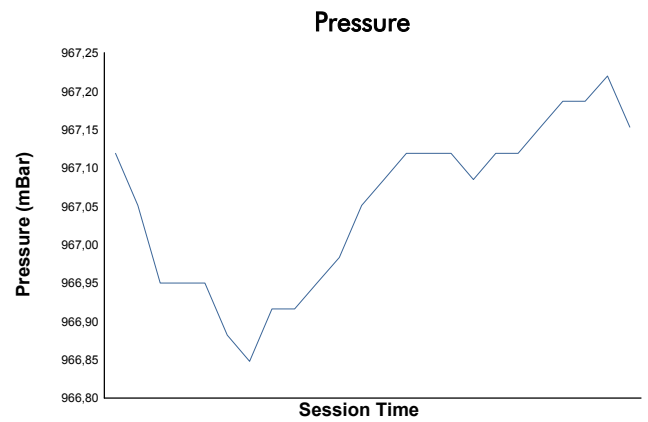

SPA SUMMER CLASSIC

NK GT&TC & Triumph Competition & British HTGT

Race 2

Weather Report

Track Status: **WET**