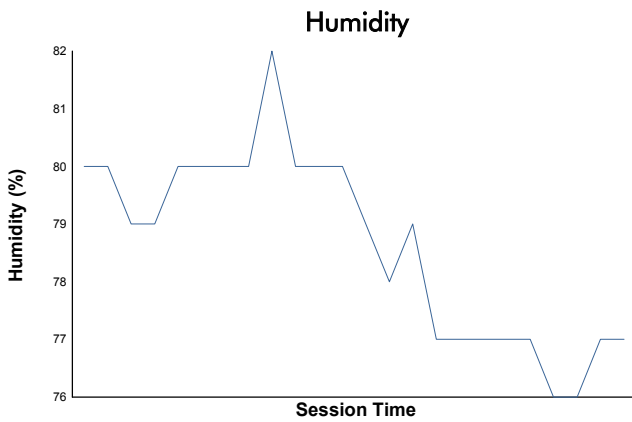

SPA SUMMER CLASSIC

NK GT&TC & Triumph Competition & British HTGT

Race 2

Weather Report

Track Status: **WET**