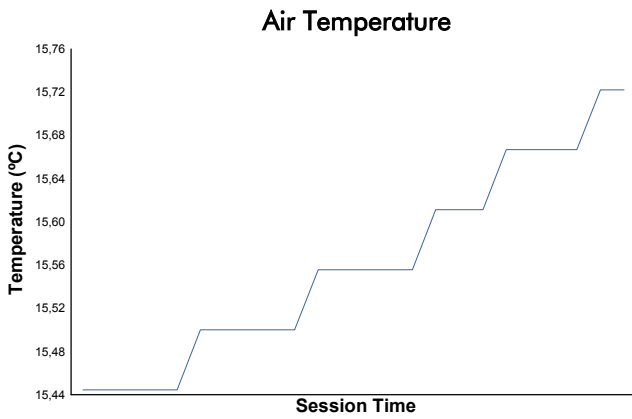

SPA SUMMER CLASSIC

NK GT&TC & Triumph Competition & British HTGT

Race 2

Weather Report

Track Status: **WET**