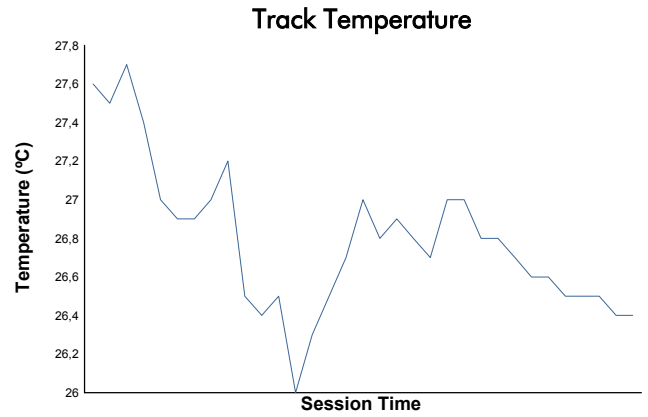

**SPA SUMMER CLASSIC**  
 7 Race Series  
 Qualifying  
 Weather Report

Track Status: **WET**