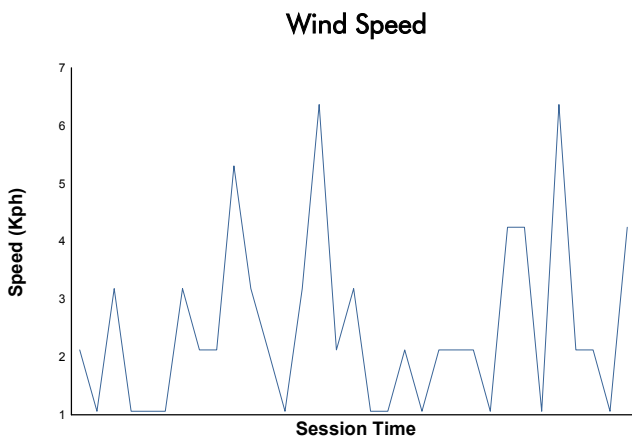

**SPA SUMMER CLASSIC**  
 7 Race Series  
 Qualifying  
 Weather Report

Track Status: **WET**