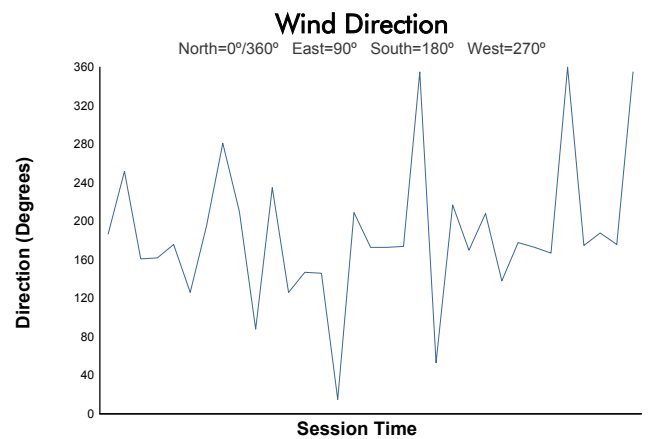

**SPA SUMMER CLASSIC**  
 7 Race Series  
 Qualifying  
 Weather Report

Track Status: **WET**