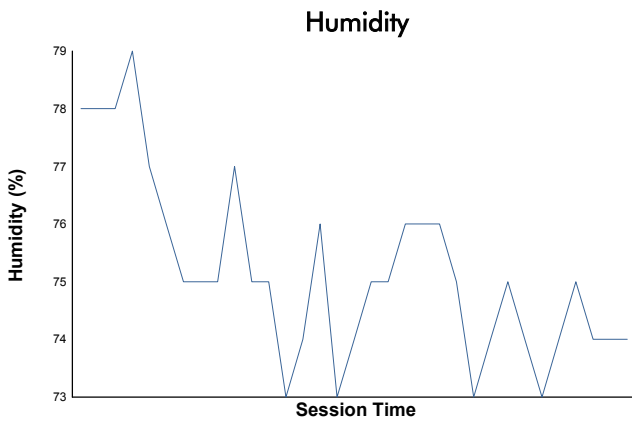

**SPA SUMMER CLASSIC**  
 7 Race Series  
 Qualifying  
 Weather Report

Track Status: **WET**