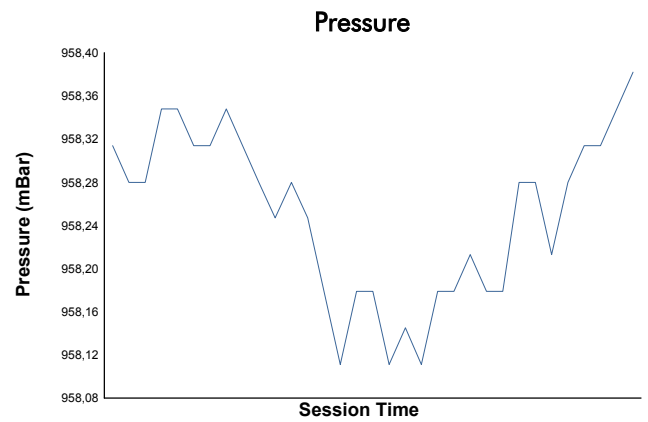

**SPA SUMMER CLASSIC**  
 7 Race Series  
 Qualifying  
 Weather Report

Track Status: **WET**