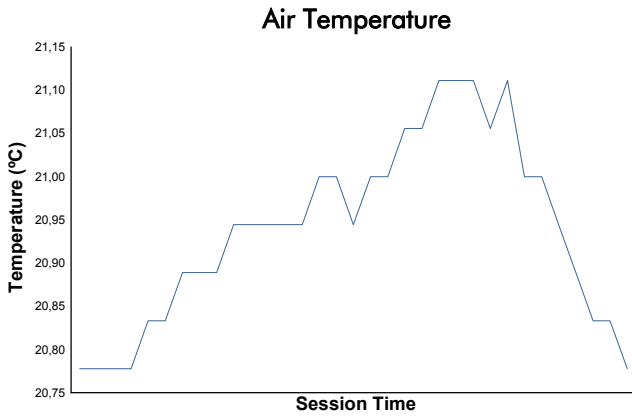

**SPA SUMMER CLASSIC**  
 7 Race Series  
 Qualifying  
 Weather Report

Track Status: **WET**