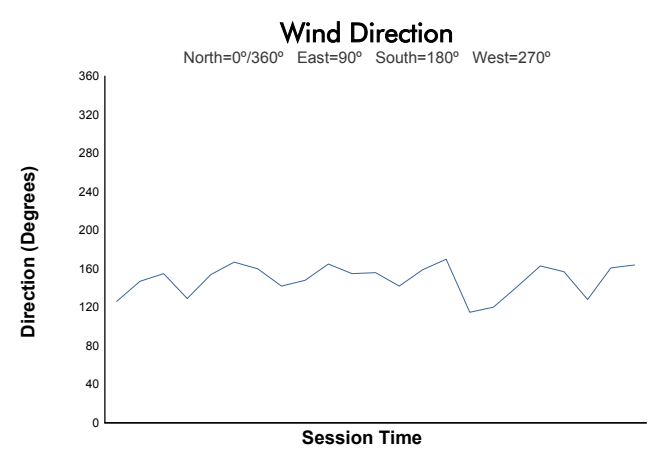

**SPA SUMMER CLASSIC**  
 7 Race Series  
 Race 1  
 Weather Report

Track Status: **DRY**