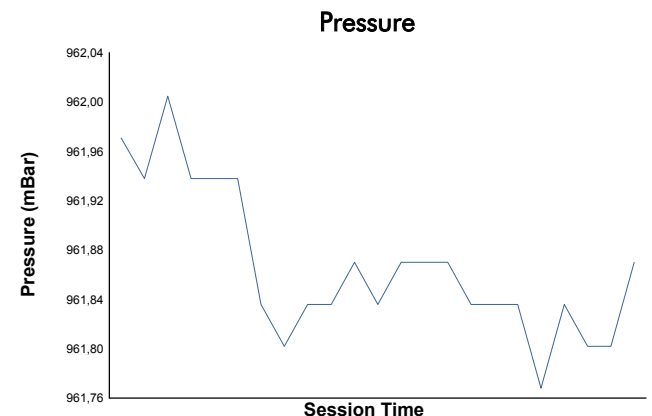

**SPA SUMMER CLASSIC**  
 7 Race Series  
 Race 1  
 Weather Report

Track Status: **DRY**