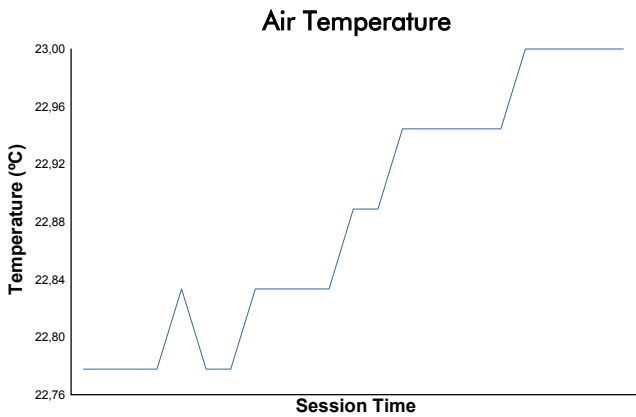

**SPA SUMMER CLASSIC**  
 7 Race Series  
 Race 1  
 Weather Report

Track Status: **DRY**