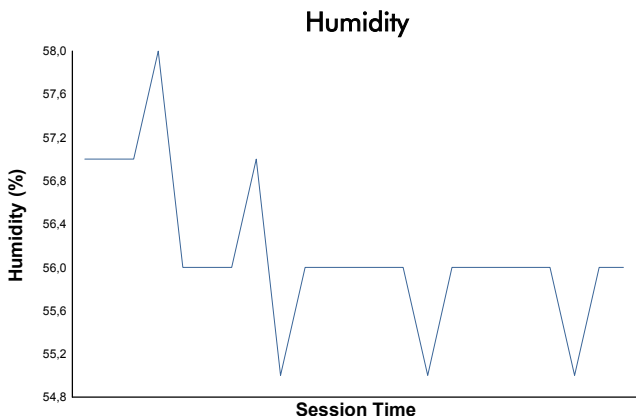

**SPA SUMMER CLASSIC**  
 7 Race Series  
 Race 1  
 Weather Report

Track Status: **DRY**