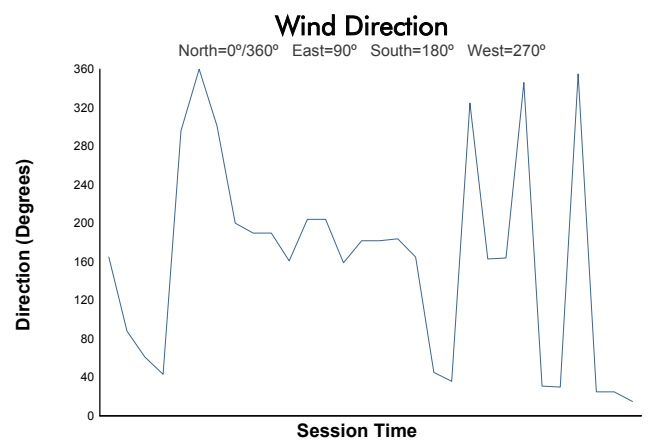

SPA SUMMER CLASSIC

7 Race Series

Race 2

Weather Report

Track Status: **DRY**