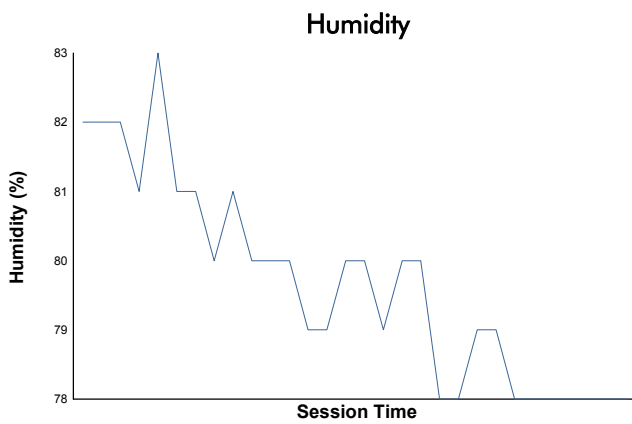

SPA SUMMER CLASSIC

7 Race Series

Race 2

Weather Report

Track Status: **DRY**