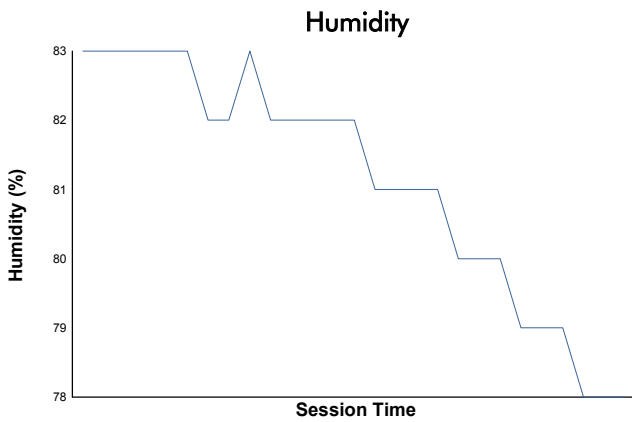

**SPA SUMMER CLASSIC**  
 France Historique  
 Qualifying  
 Weather Report

Track Status: **DRY**