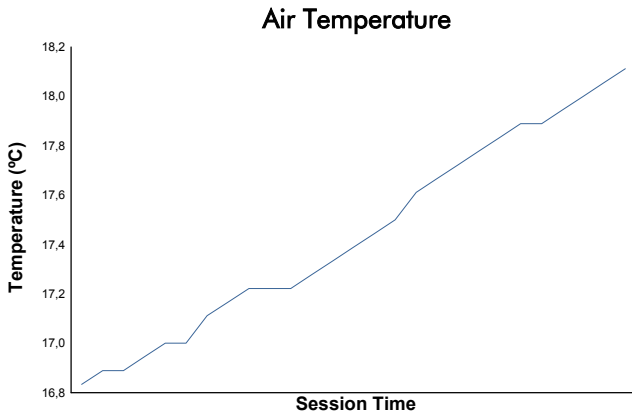

**SPA SUMMER CLASSIC**  
 France Historique  
 Qualifying  
 Weather Report

Track Status: **DRY**