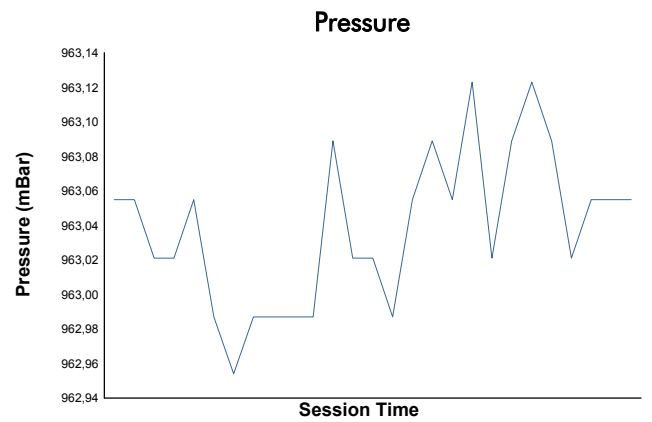

**SPA SUMMER CLASSIC**  
 France Historique  
 Qualifying  
 Weather Report

Track Status: **DRY**