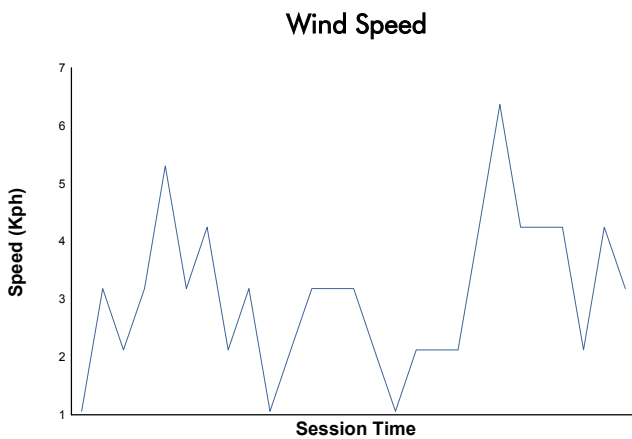

**SPA SUMMER CLASSIC**  
 France Historique  
 Qualifying  
 Weather Report

Track Status: **DRY**