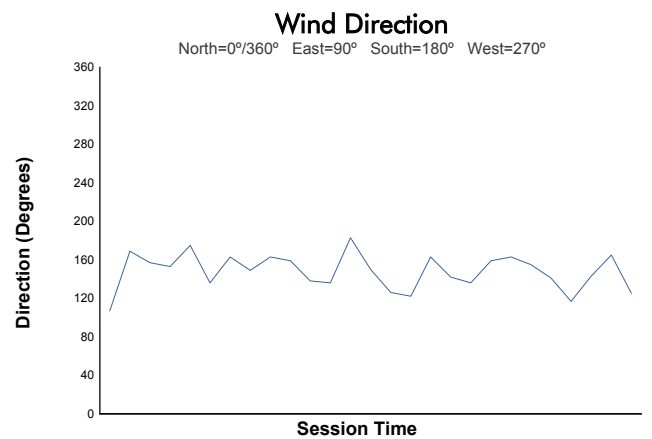

**SPA SUMMER CLASSIC**  
 France Historique  
 Qualifying  
 Weather Report

Track Status: **DRY**