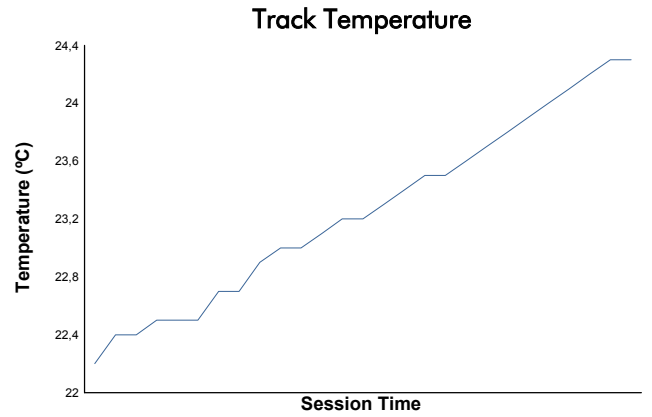

**SPA SUMMER CLASSIC**  
 France Historique  
 Qualifying  
 Weather Report

Track Status: **DRY**