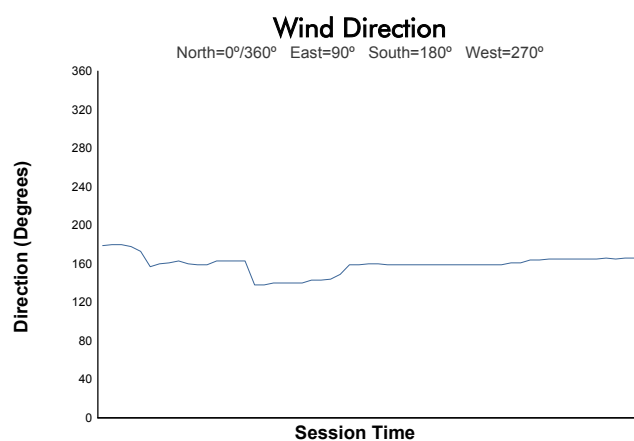

## SPA SUMMER CLASSIC

### France Historique Race

### Weather Report

Track Status: WET