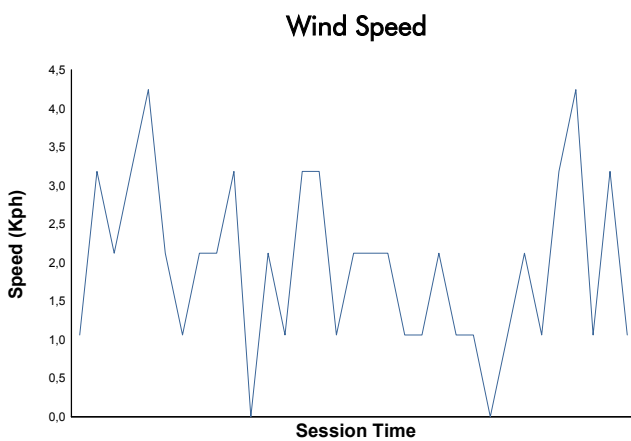

SPA SUMMER CLASSIC

Trophee Lotus & Roadster Pro Cup

Qualifying

Weather Report

Track Status: **DRY**