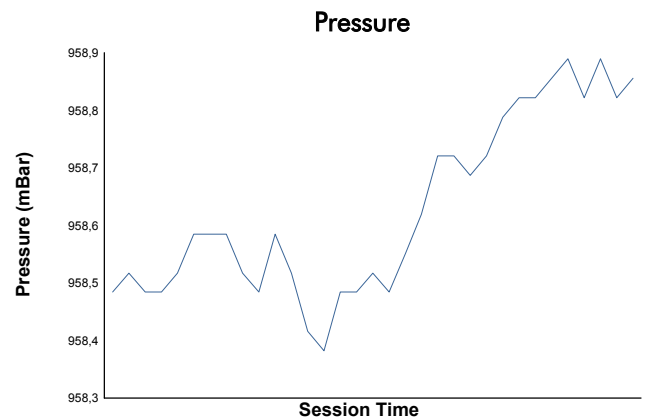

SPA SUMMER CLASSIC

Trophee Lotus & Roadster Pro Cup

Qualifying

Weather Report

Track Status: **DRY**