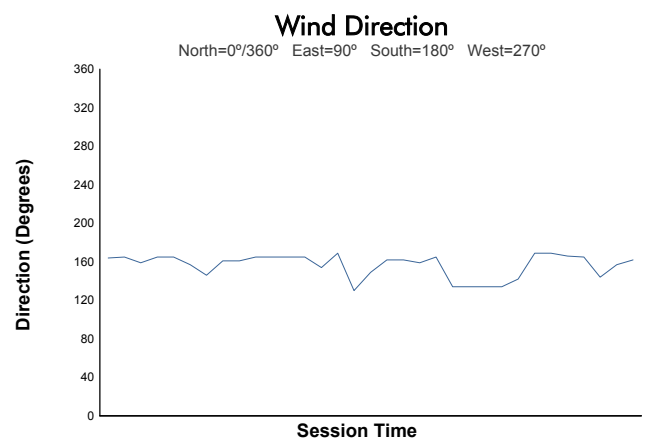

SPA SUMMER CLASSIC

Trophee Lotus & Roadster Pro Cup

Qualifying

Weather Report

Track Status: **DRY**