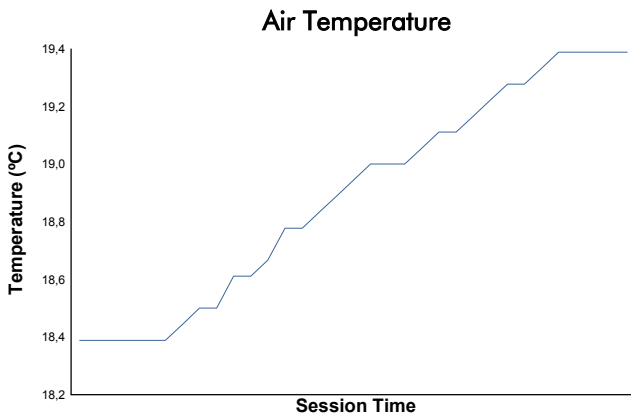

SPA SUMMER CLASSIC

Trophee Lotus & Roadster Pro Cup

Qualifying

Weather Report

Track Status: **DRY**