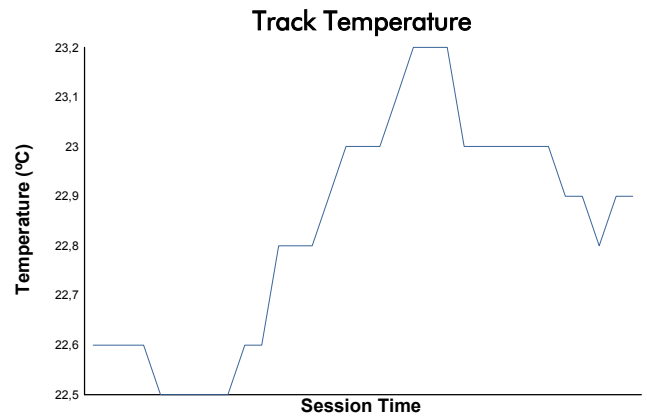

SPA SUMMER CLASSIC

Trophee Lotus & Roadster Pro Cup

Qualifying

Weather Report

Track Status: **DRY**