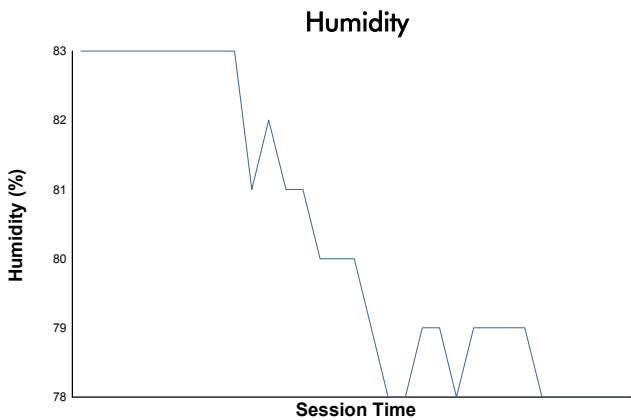

SPA SUMMER CLASSIC

Trophee Lotus & Roadster Pro Cup

Qualifying

Weather Report

Track Status: **DRY**