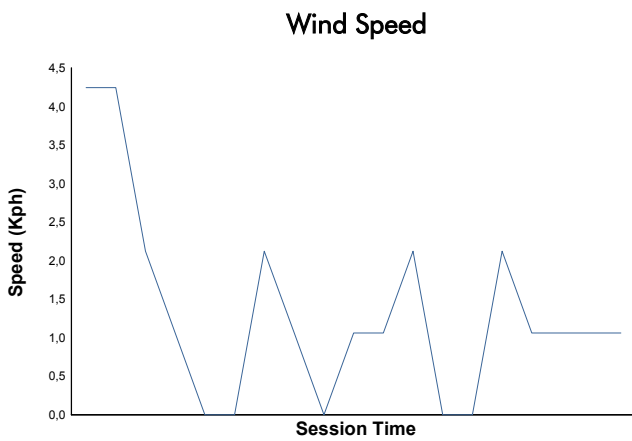

SPA SUMMER CLASSIC

Historic Monoposto Racing

Race 1

Weather Report

Track Status: **WET**