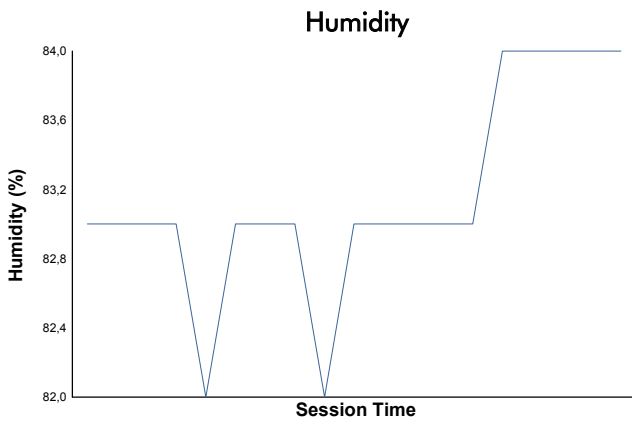

SPA SUMMER CLASSIC

Historic Monoposto Racing

Race 1

Weather Report

Track Status: **WET**