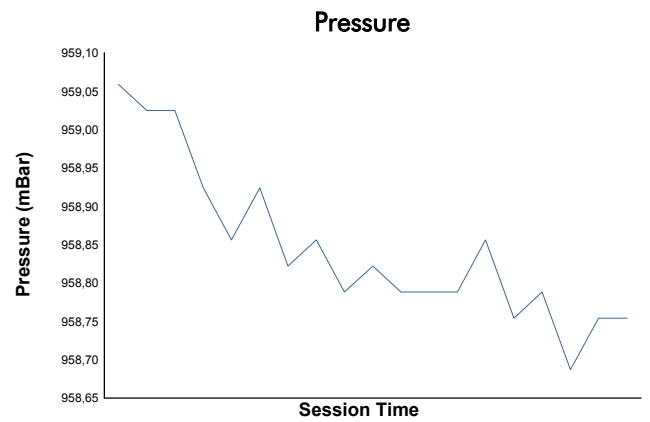

SPA SUMMER CLASSIC

Historic Monoposto Racing

Race 1

Weather Report

Track Status: **WET**