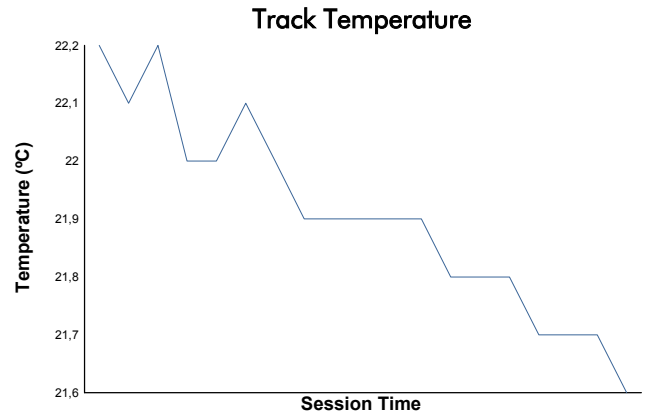

SPA SUMMER CLASSIC

Historic Monoposto Racing

Race 1

Weather Report

Track Status: **WET**