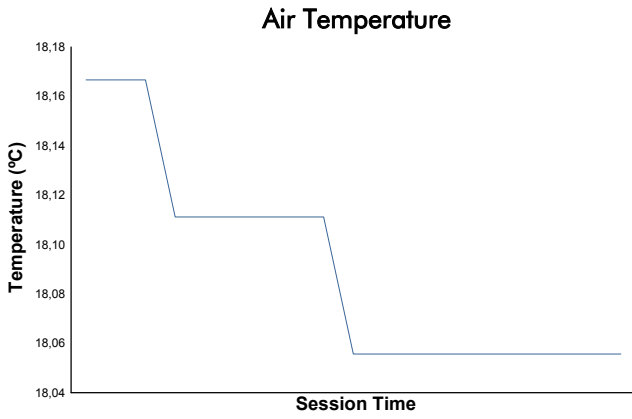

SPA SUMMER CLASSIC

Historic Monoposto Racing

Race 1

Weather Report

Track Status: **WET**