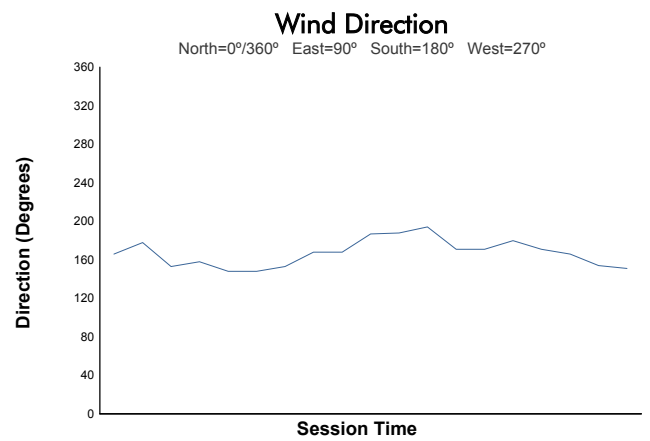

SPA SUMMER CLASSIC

Historic Monoposto Racing

Race 1

Weather Report

Track Status: **WET**