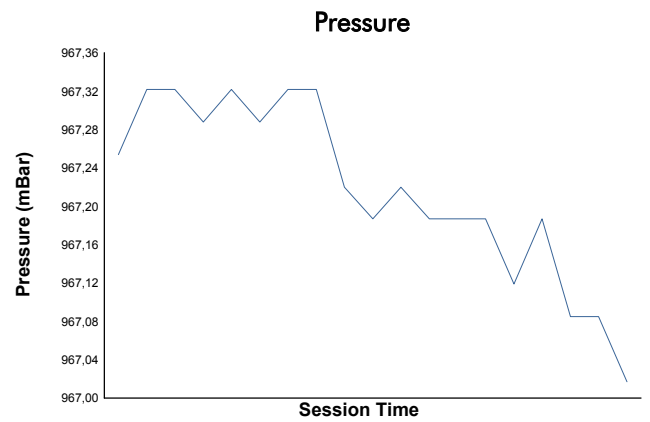

SPA SUMMER CLASSIC

Historic Monoposto Racing

Race 2

Weather Report

Track Status: **WET**