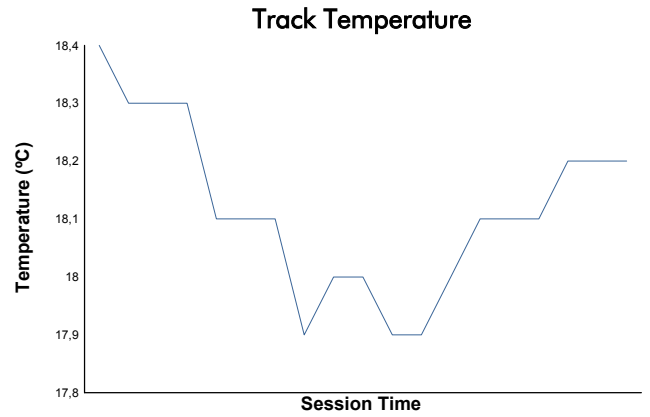

SPA SUMMER CLASSIC

Historic Monoposto Racing

Race 2

Weather Report

Track Status: **WET**