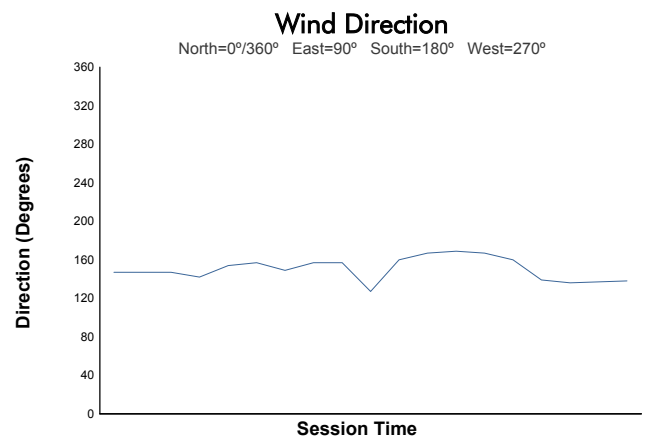

SPA SUMMER CLASSIC

Historic Monoposto Racing

Race 2

Weather Report

Track Status: **WET**