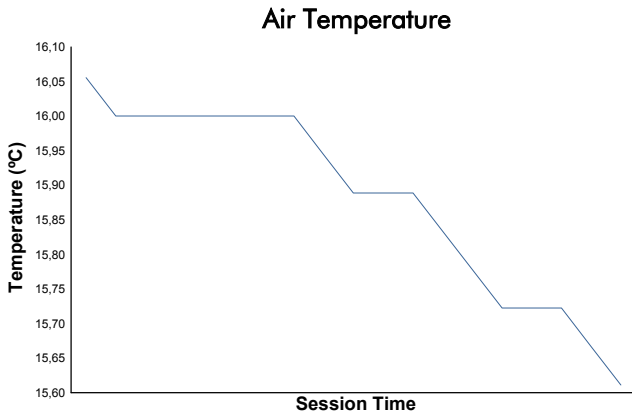

SPA SUMMER CLASSIC

Historic Monoposto Racing

Race 2

Weather Report

Track Status: **WET**