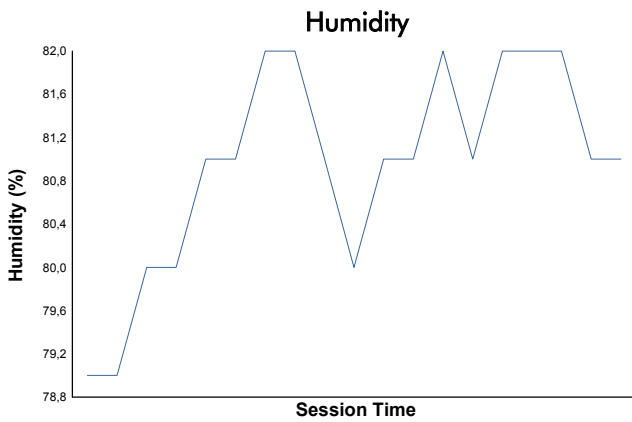

SPA SUMMER CLASSIC

Historic Monoposto Racing

Race 2

Weather Report

Track Status: **WET**