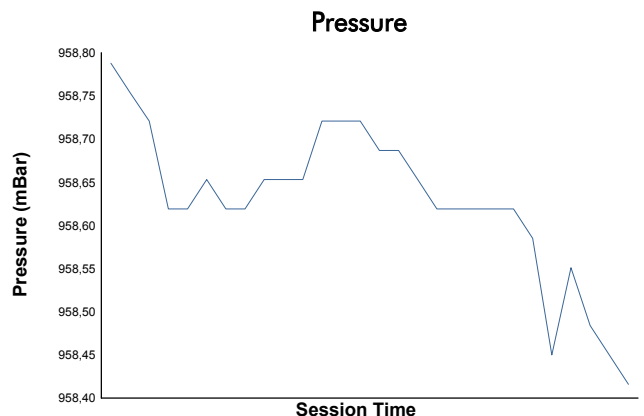

**SPA SUMMER CLASSIC**  
Colmore YTCC  
Qualifying  
Weather Report

**Amended**

Track Status: **WET**