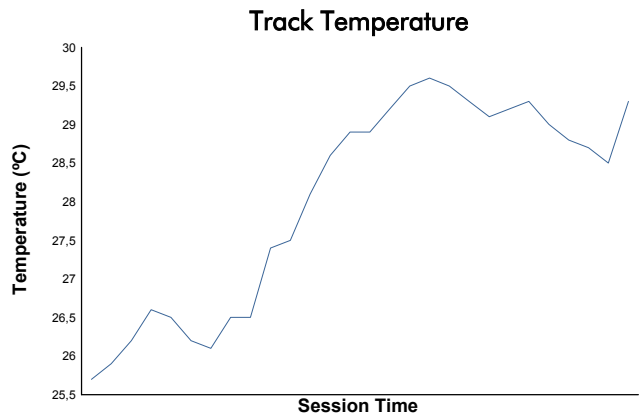

**SPA SUMMER CLASSIC**  
Colmore YTCC  
Qualifying  
Weather Report

**Amended**

Track Status: **WET**