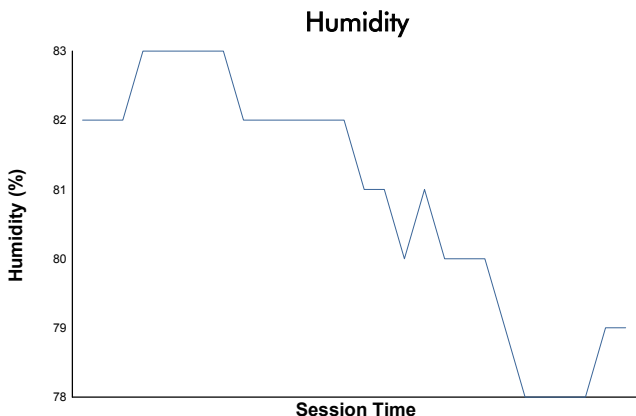

**SPA SUMMER CLASSIC**  
Colmore YTCC  
Qualifying  
Weather Report

**Amended**

Track Status: **WET**