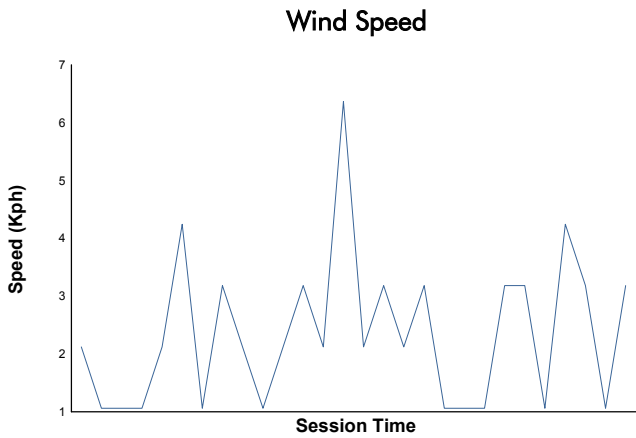

**SPA SUMMER CLASSIC**  
Colmore YTCC  
Qualifying  
Weather Report

**Amended**

Track Status: **WET**