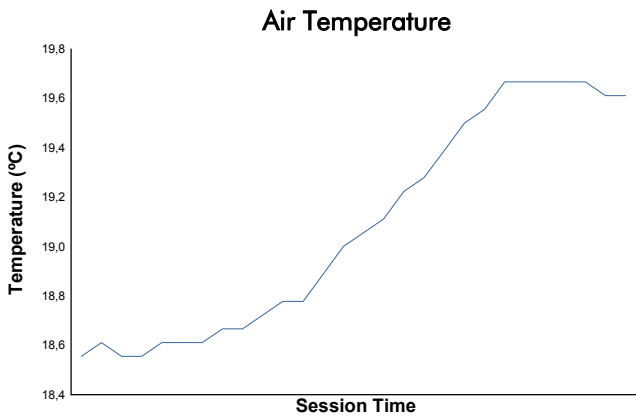

**SPA SUMMER CLASSIC**  
Colmore YTCC  
Qualifying  
Weather Report

**Amended**

Track Status: **WET**