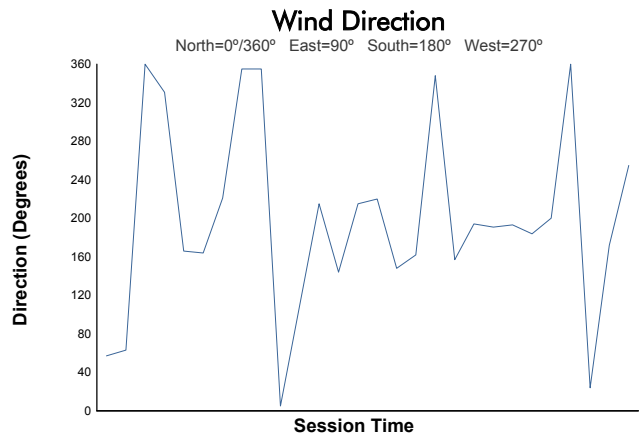

**SPA SUMMER CLASSIC**  
Colmore YTCC  
Qualifying  
Weather Report

**Amended**

Track Status: **WET**