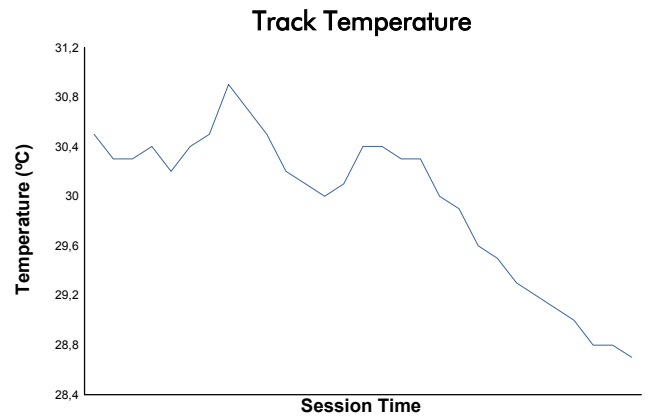

SPA SUMMER CLASSIC
Colmore YTCC
Race 2
Weather Report

Track Status: **DRY**