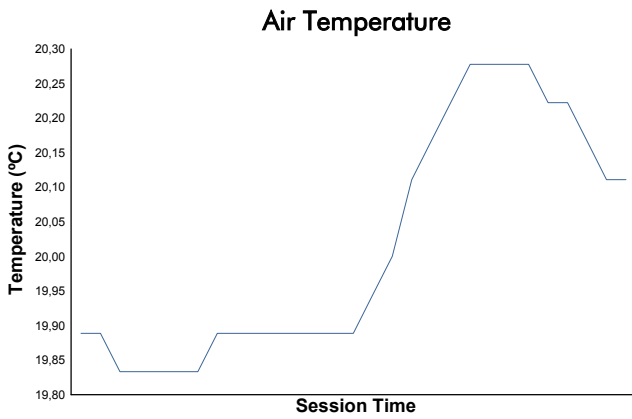

SPA SUMMER CLASSIC
Colmore YTCC
Race 2
Weather Report

Track Status: **DRY**