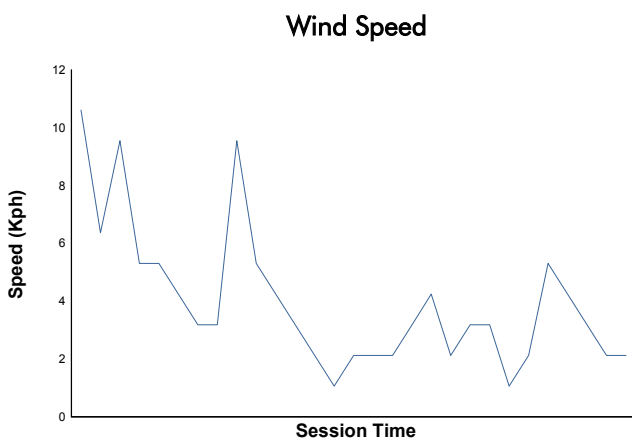

SPA SUMMER CLASSIC
Colmore YTCC
Race 2
Weather Report

Track Status: **DRY**