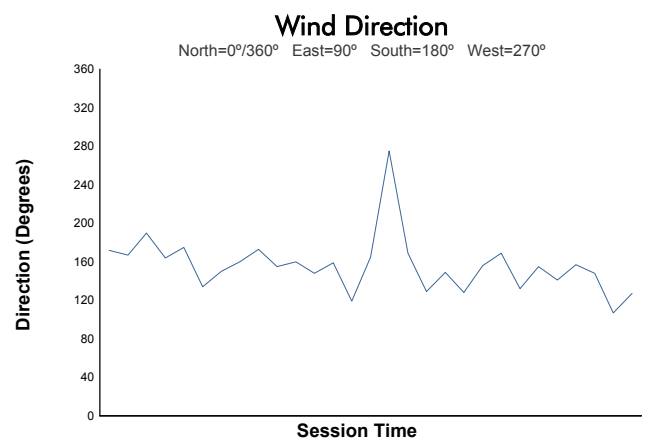

SPA SUMMER CLASSIC
Colmore YTCC
Race 2
Weather Report

Track Status: **DRY**