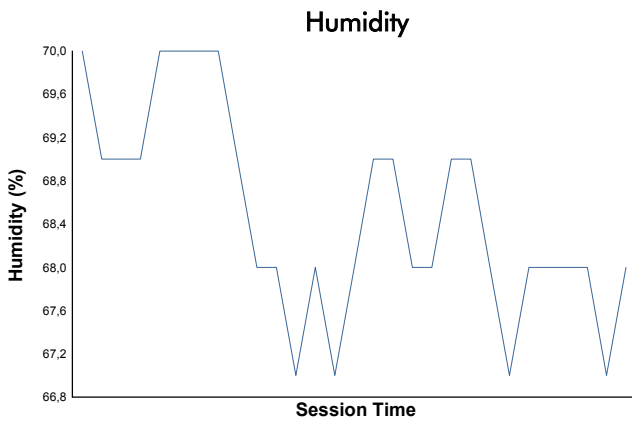

SPA SUMMER CLASSIC
Colmore YTCC
Race 2
Weather Report

Track Status: **DRY**