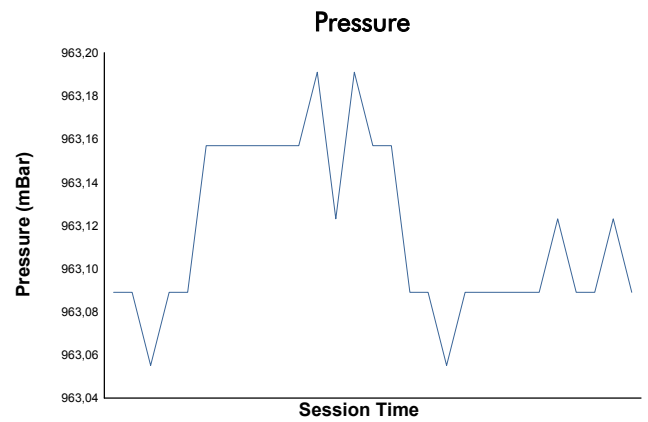

SPA SUMMER CLASSIC
Colmore YTCC
Race 2
Weather Report

Track Status: **DRY**