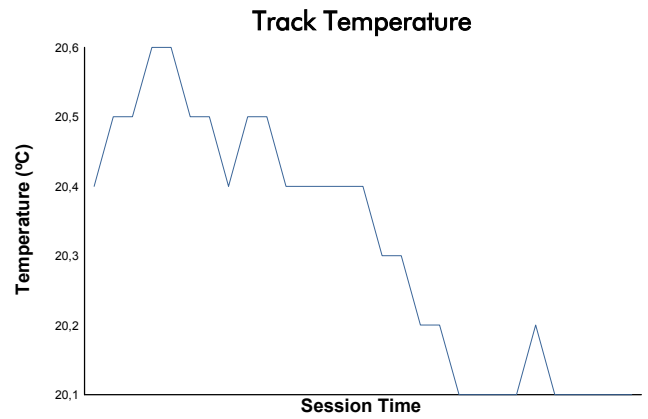

SPA SUMMER CLASSIC
 Colmore YTCC
 Race 3
 Weather Report

Track Status: **DRY**