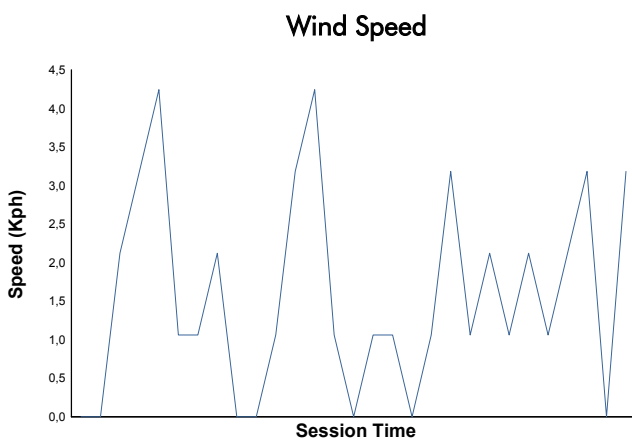

SPA SUMMER CLASSIC
 Colmore YTCC
 Race 3
 Weather Report

Track Status: **DRY**