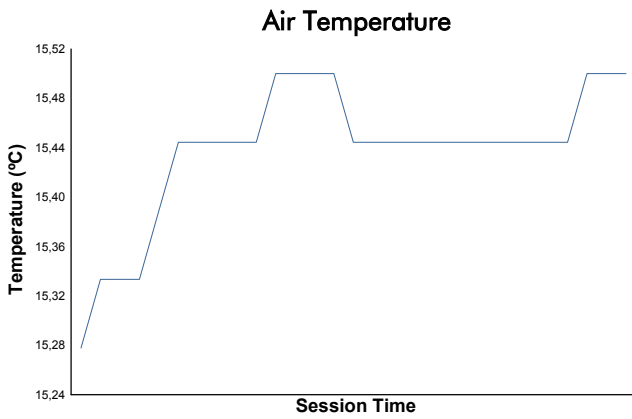

SPA SUMMER CLASSIC
 Colmore YTCC
 Race 3
 Weather Report

Track Status: **DRY**