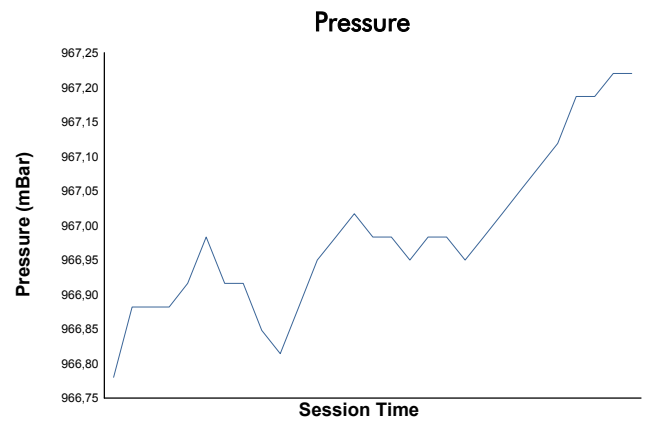

SPA SUMMER CLASSIC
 Colmore YTCC
 Race 3
 Weather Report

Track Status: **DRY**