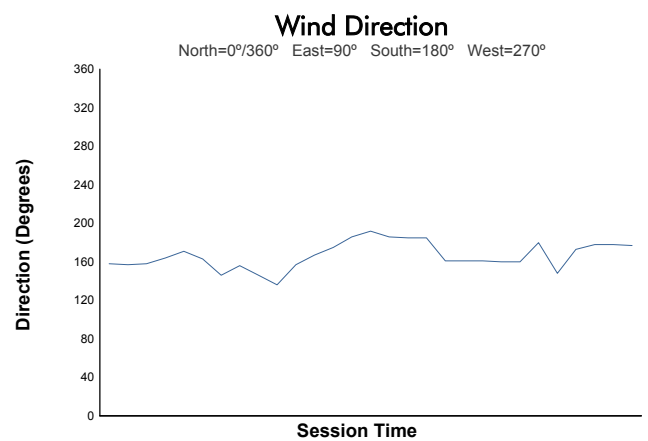

SPA SUMMER CLASSIC
 Colmore YTCC
 Race 3
 Weather Report

Track Status: **DRY**