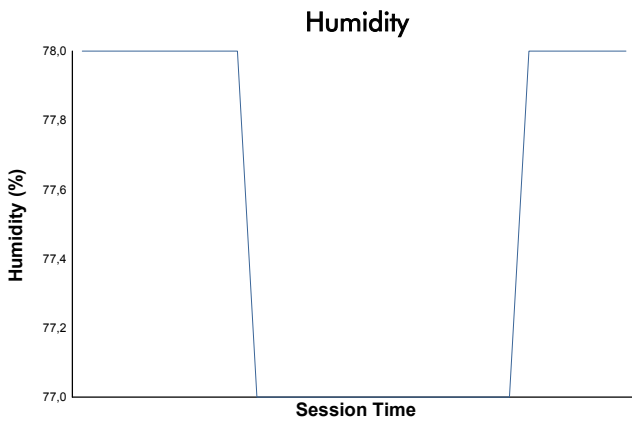

SPA SUMMER CLASSIC
 Colmore YTCC
 Race 3
 Weather Report

Track Status: **DRY**