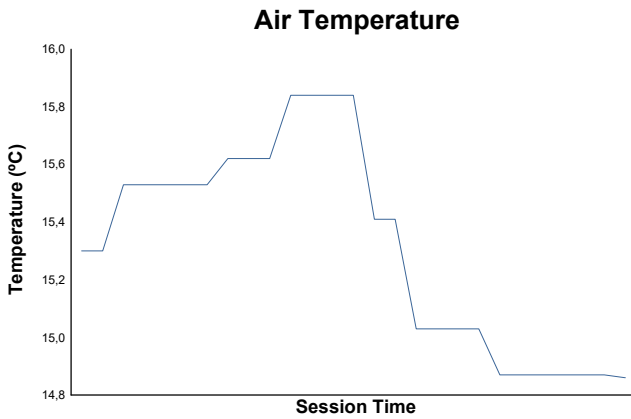

SPA 3 HOURS

Spa Summer Classic Qualifying

Weather Report

Track Status: **DRY**