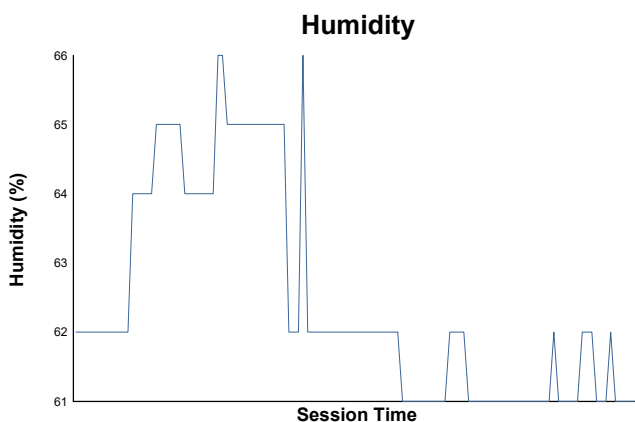

SPA 3 HOURS

Spa Summer Classic Race

Weather Report

Track Status: **DRY**