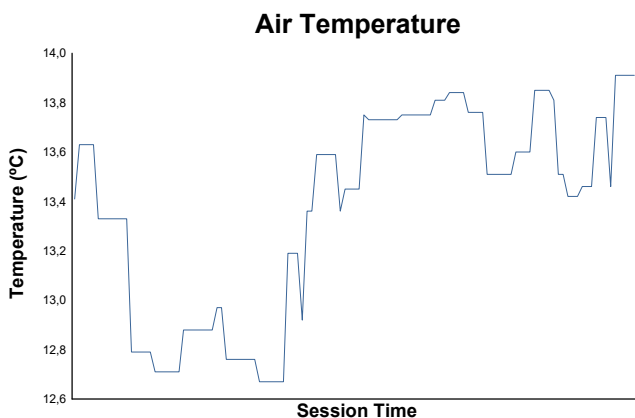

SPA 3 HOURS

Spa Summer Classic Race

Weather Report

Track Status: **DRY**