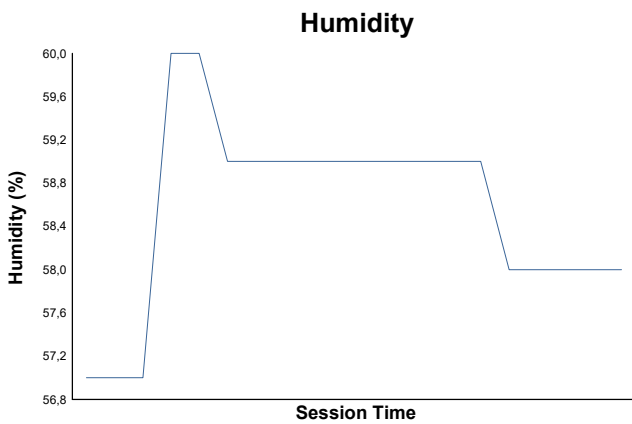

NK GT&TC and TRIUMPH COMPETITION

Spa Summer Classic

Qualifying

Weather Report

Track Status: **DRY**