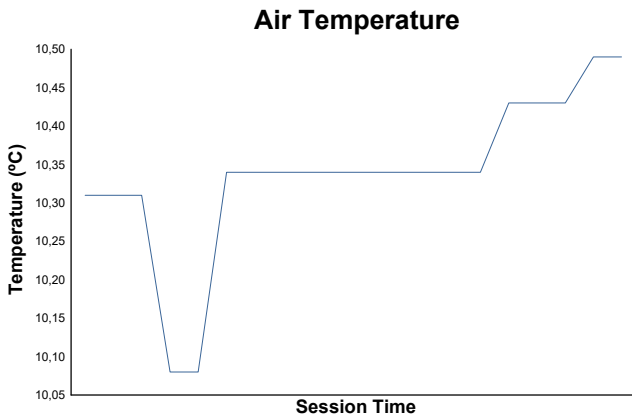

NK GT&TC and TRIUMPH COMPETITION

Spa Summer Classic

Qualifying

Weather Report

Track Status: **DRY**