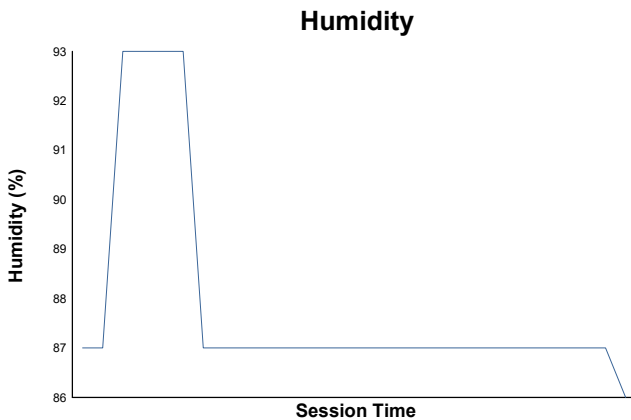

NK GT&TC and TRIUMPH COMPETITION

Spa Summer Classic

Race 1

Weather Report

Track Status: **DRY**