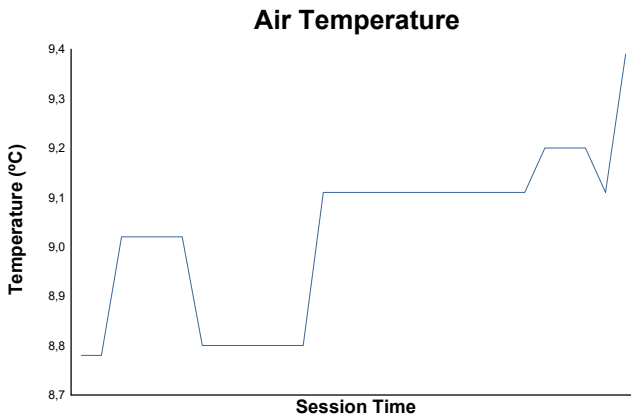

NK GT&TC and TRIUMPH COMPETITION

Spa Summer Classic

Race 1

Weather Report

Track Status: **DRY**