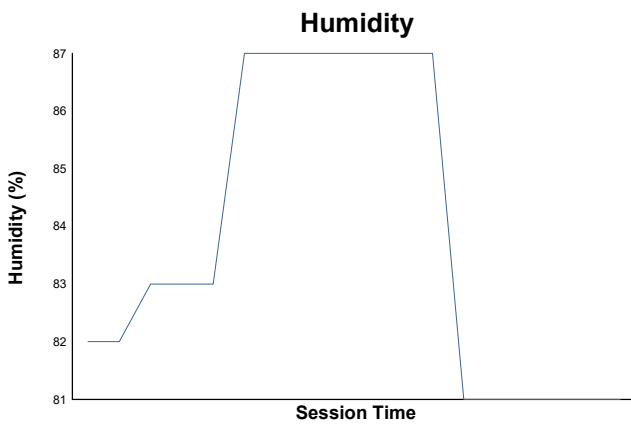

TOURENWAGEN LEGENDEN

Spa Summer Classic
Race 2

Weather Report

Track Status: **DRY**