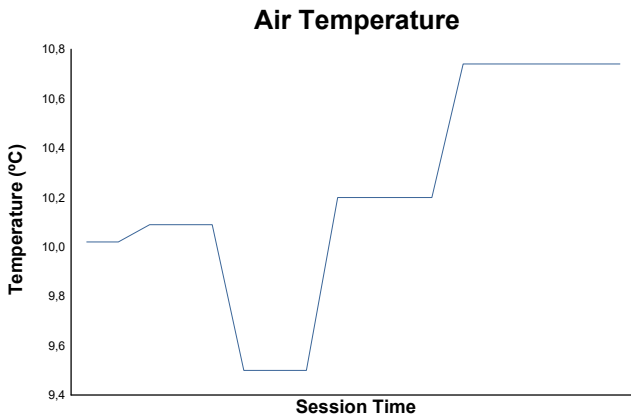

TOURENWAGEN LEGENDEN

Spa Summer Classic
Race 2

Weather Report

Track Status: **DRY**