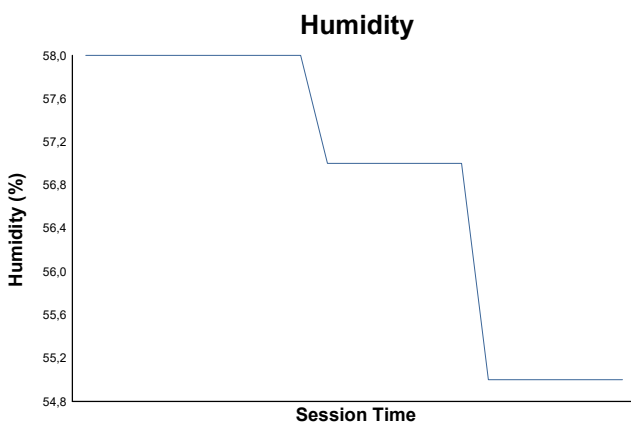

TOURENWAGEN LEGENDEN

Spa Summer Classic
Race 3

Weather Report

Track Status: **DRY**