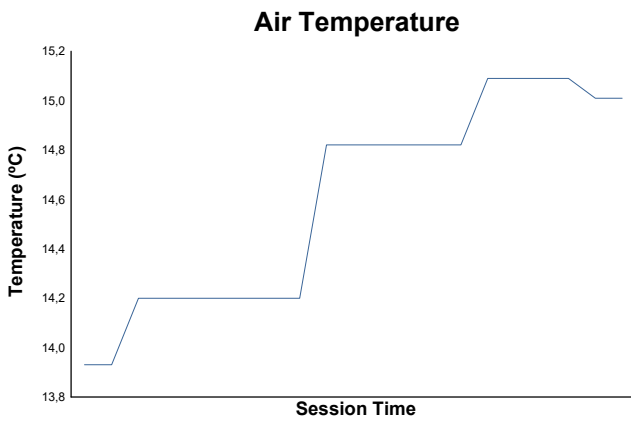

TOURENWAGEN LEGENDEN

Spa Summer Classic
Race 3

Weather Report

Track Status: **DRY**