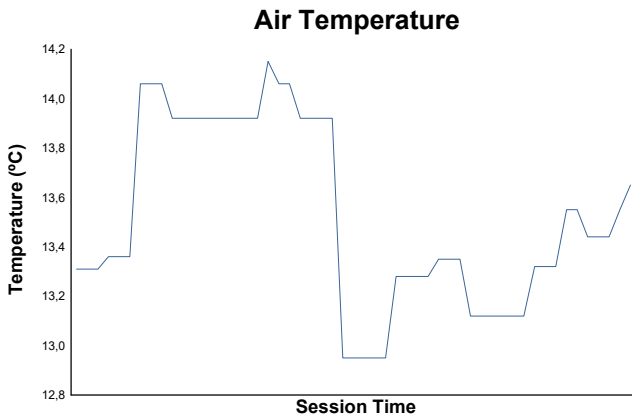

HISTORIC CHAMPIONSHIP '81

Spa Summer Classic Race

Weather Report

Track Status: **DRY**