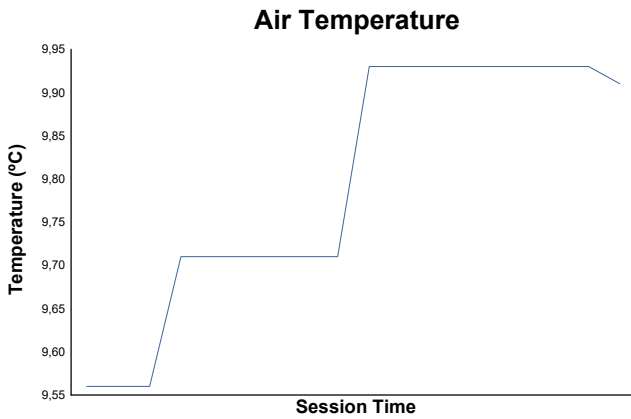

COLMORE YTCC

Spa Summer Classic

Qualifying

Weather Report

Track Status: **DRY**