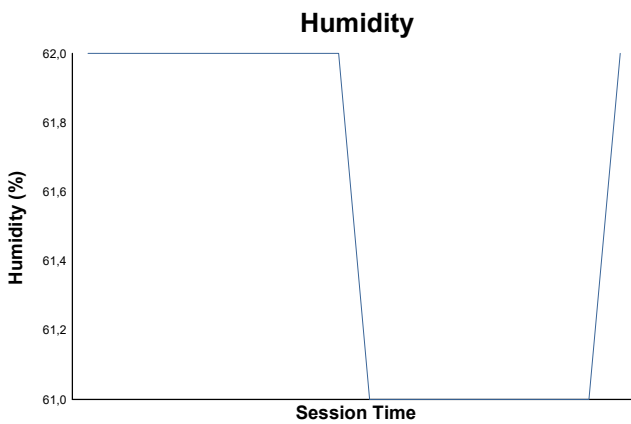

COLMORE YTCC

Spa Summer Classic

Qualifying

Weather Report

Track Status: **DRY**