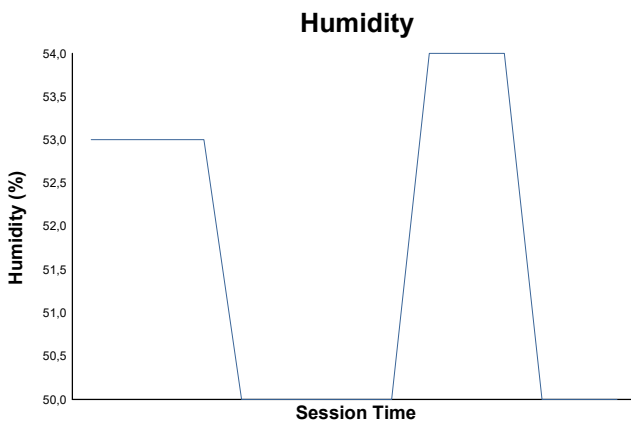

COLMORE YTCC

Spa Summer Classic

Race 1

Weather Report

Track Status: **DRY**