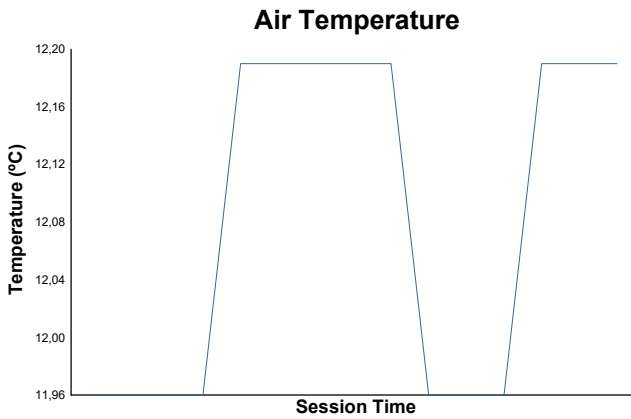

COLMORE YTCC

Spa Summer Classic

Race 1

Weather Report

Track Status: **DRY**