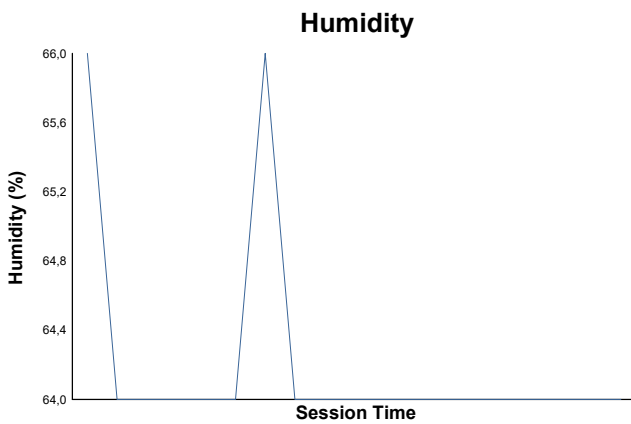

COLMORE YTCC

Spa Summer Classic

Race 3

Weather Report

Track Status: **DRY**