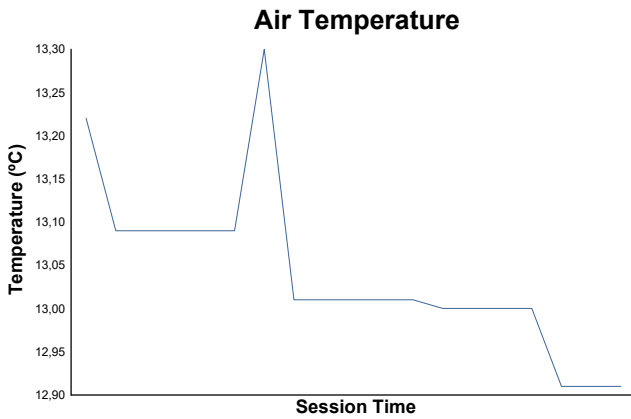

COLMORE YTCC

Spa Summer Classic

Race 3

Weather Report

Track Status: **DRY**