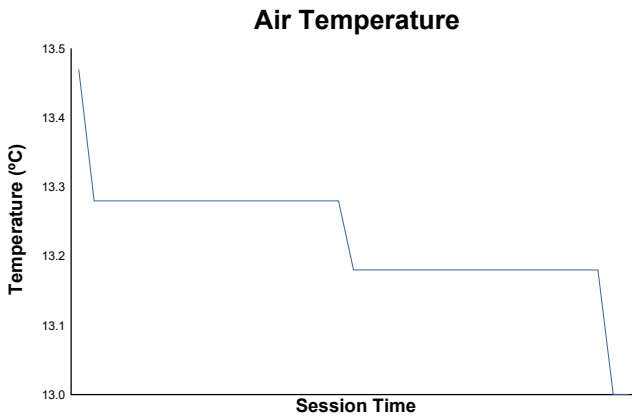

1-Spa Six Hours Endurance SPA SIX HOURS Qualifying 1 Weather Report

Track Status: **WET**