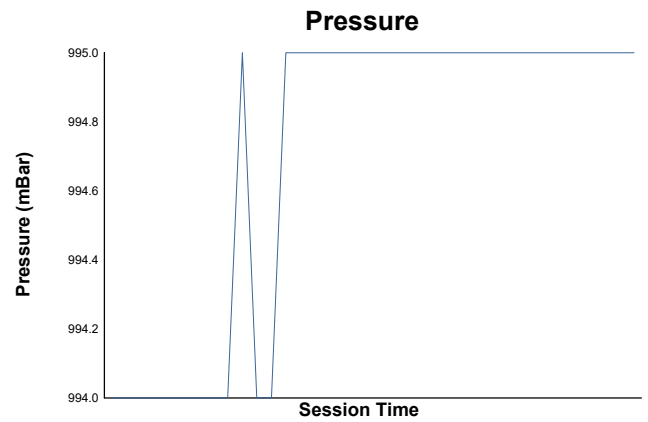

1-Spa Six Hours Endurance SPA SIX HOURS Qualifying 1 Weather Report

Track Status: **WET**