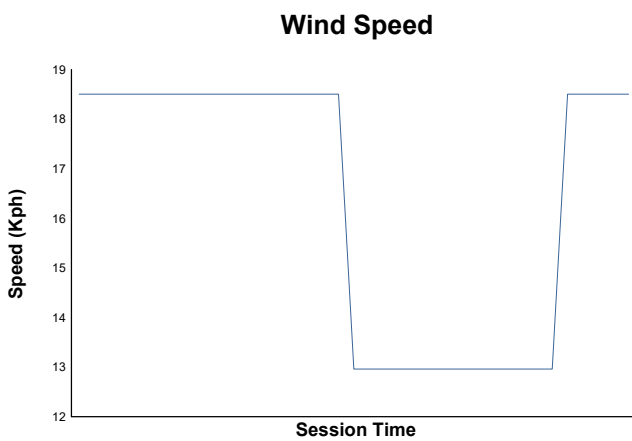

1-Spa Six Hours Endurance SPA SIX HOURS Qualifying 1 Weather Report

Track Status: **WET**