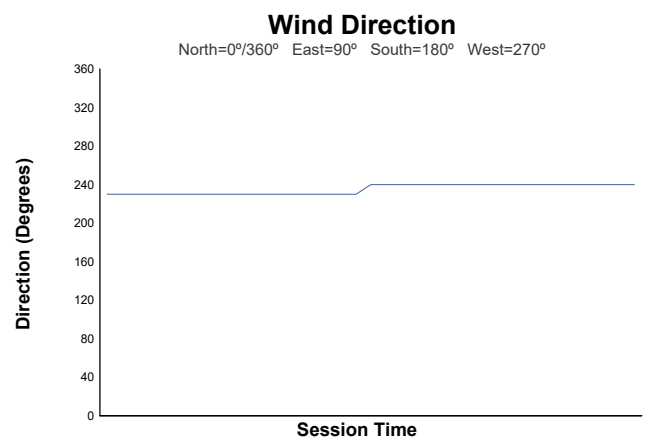

1-Spa Six Hours Endurance SPA SIX HOURS Qualifying 1 Weather Report

Track Status: **WET**