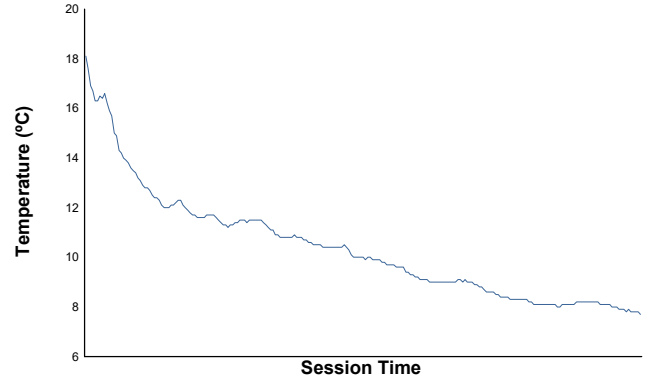

1-Spa Six Hours Endurance SPA SIX HOURS Race

Weather Report

Air Temperature

Track Temperature

Humidity

Pressure

Wind Speed

Wind Direction