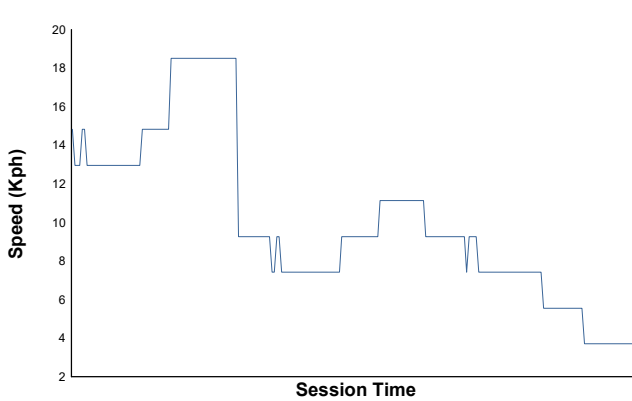

1-Spa Six Hours Endurance SPA SIX HOURS Race

Weather Report

Air Temperature

Track Temperature

Humidity

Pressure

Wind Speed

Wind Direction