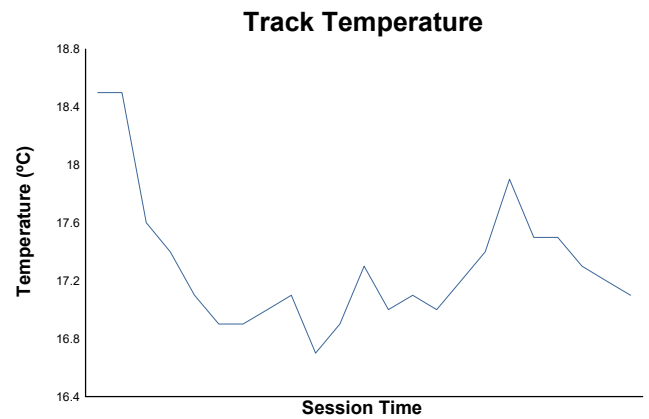

## 2-Masters Racing Legends-F1 Cars 66-85

SPA SIX HOURS

Race 2

Weather Report

Track Status: **WET**