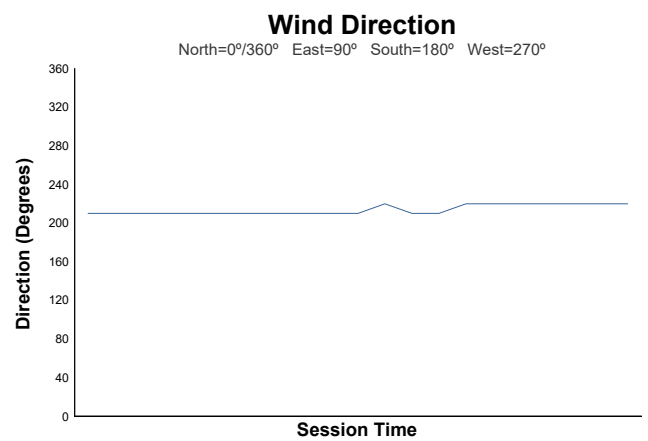

SPA SIX HOURS

4-6-Masters End. Legends & GT Trophy

Qualifying 1

Weather Report

Track Status: **WET**