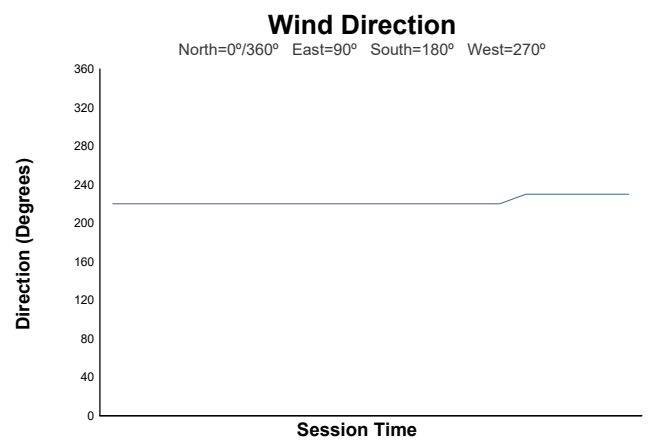

7-HGPCA-Pre 66 Grand Prix Cars SPA SIX HOURS Race 1

Weather Report

Track Status: **DRY**