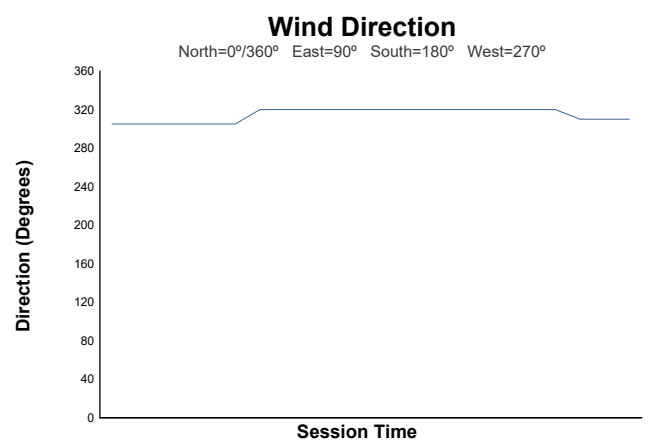

7-HGPCA-Pre 66 Grand Prix Cars SPA SIX HOURS Race 2

Weather Report

Track Status: **DRY**