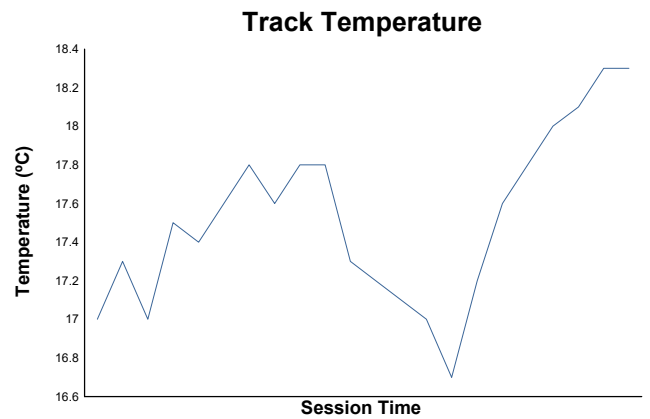

7-HGPCA-Pre 66 Grand Prix Cars SPA SIX HOURS Race 2

Weather Report

Track Status: **DRY**