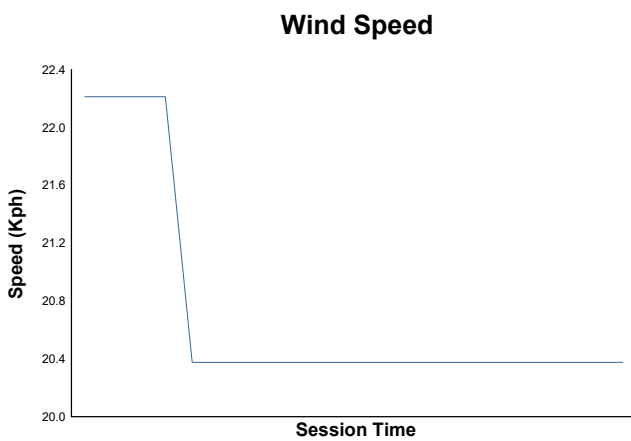

8-Pre-War Sports Cars-Motor Racing Legend

SPA SIX HOURS

Qualifying

Weather Report

Track Status: **DRY**