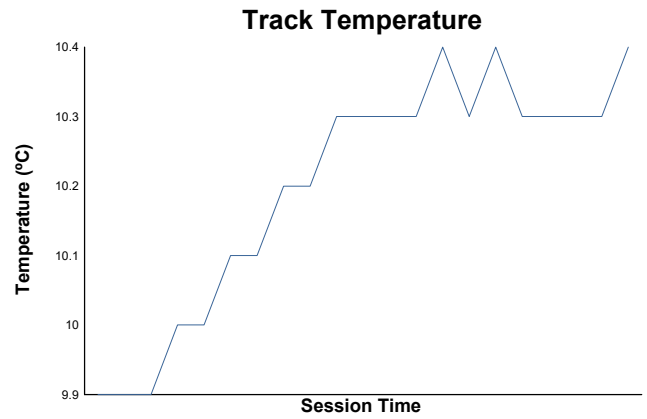

8-Pre-War Sports Cars-Motor Racing Legend

SPA SIX HOURS

Qualifying

Weather Report

Track Status: **DRY**