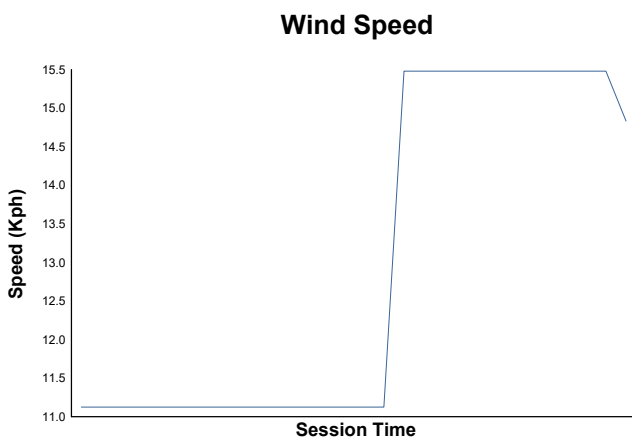

8-Pre-War Sports Cars-Motor Racing Legends SPA SIX HOURS Race

Weather Report

Track Status: **WET**