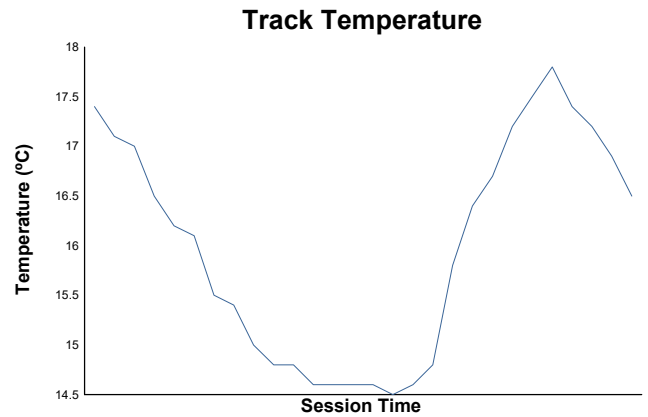

8-Pre-War Sports Cars-Motor Racing Legends SPA SIX HOURS Race

Weather Report

Track Status: **WET**