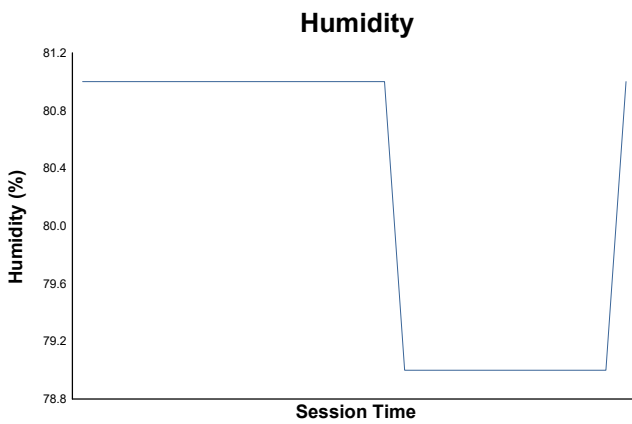

8-Pre-War Sports Cars-Motor Racing Legends SPA SIX HOURS Race

Weather Report

Track Status: **WET**