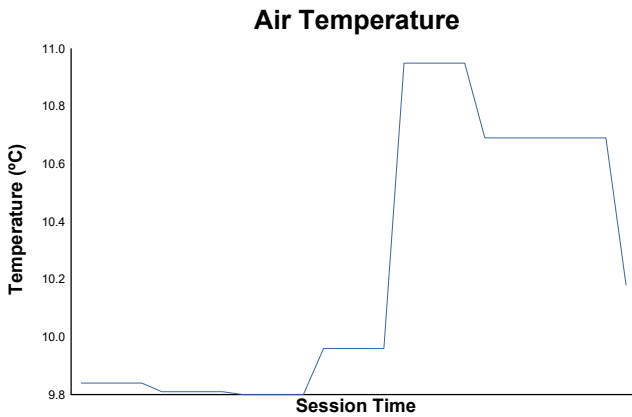

8-Pre-War Sports Cars-Motor Racing Legends SPA SIX HOURS Race

Weather Report

Track Status: **WET**