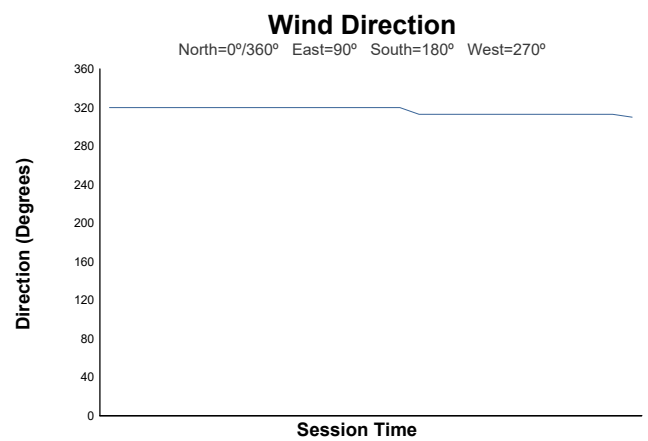

8-Pre-War Sports Cars-Motor Racing Legends SPA SIX HOURS Race

Weather Report

Track Status: **WET**