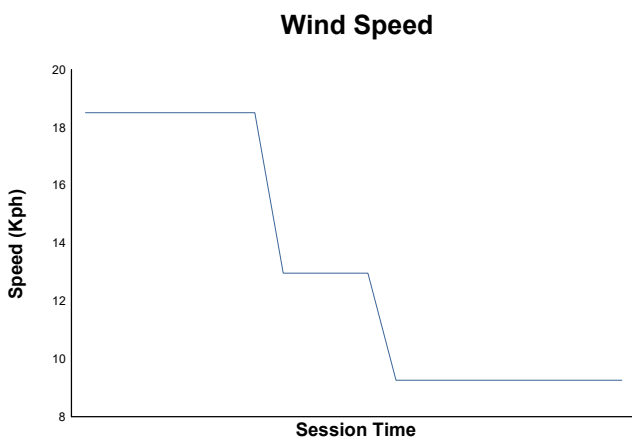

# 11-F2 Classic Interseries SPA SIX HOURS Qualifying Weather Report

Track Status: **WET**