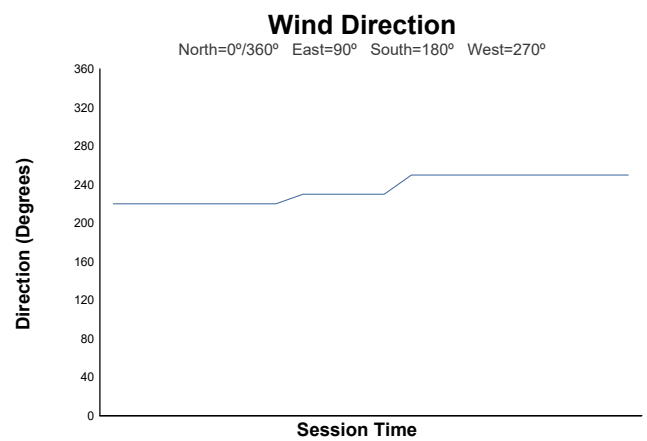

# 11-F2 Classic Interseries SPA SIX HOURS Qualifying Weather Report

Track Status: **WET**