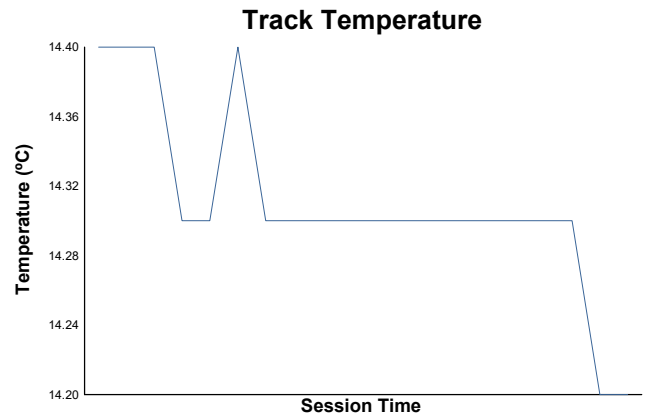

# 11-F2 Classic Interseries SPA SIX HOURS Qualifying Weather Report

Track Status: **WET**