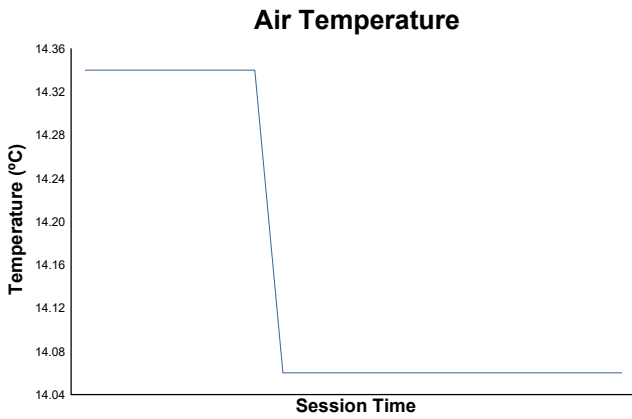

# 11-F2 Classic Interseries SPA SIX HOURS Qualifying Weather Report

Track Status: **WET**