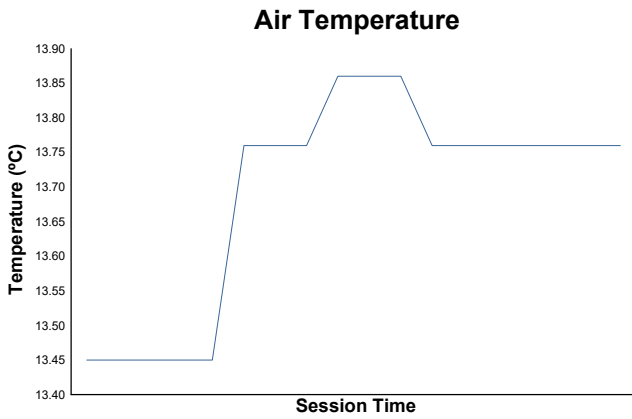

Amended

11-F2 Classic Interseries SPA SIX HOURS Race 1 Weather Report

Track Status: **DRY**