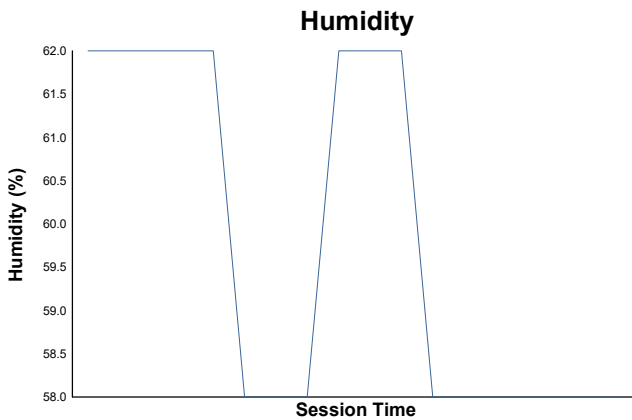

Amended

11-F2 Classic Interseries SPA SIX HOURS Race 1 Weather Report

Track Status: **DRY**