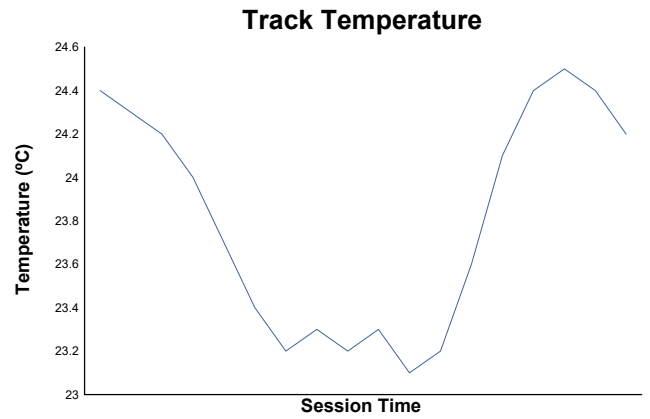

Amended

11-F2 Classic Interseries SPA SIX HOURS Race 1 Weather Report

Track Status: **DRY**