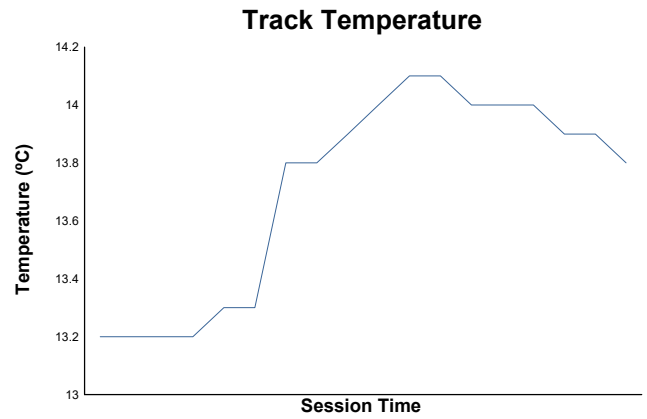

12-F3 Classic Interseries SPA SIX HOURS Race 1

Weather Report

Track Status: **DRY**