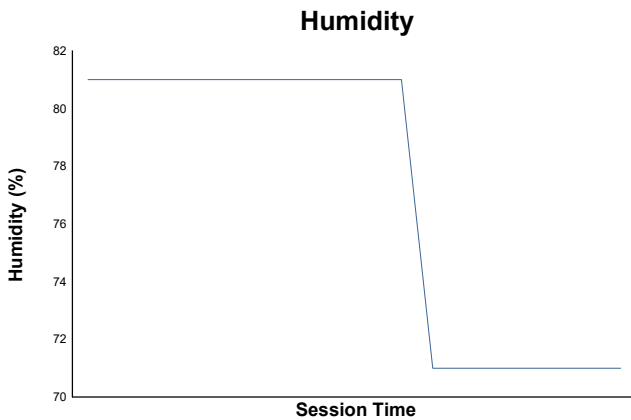

12-F3 Classic Interseries SPA SIX HOURS Race 1

Weather Report

Track Status: **DRY**