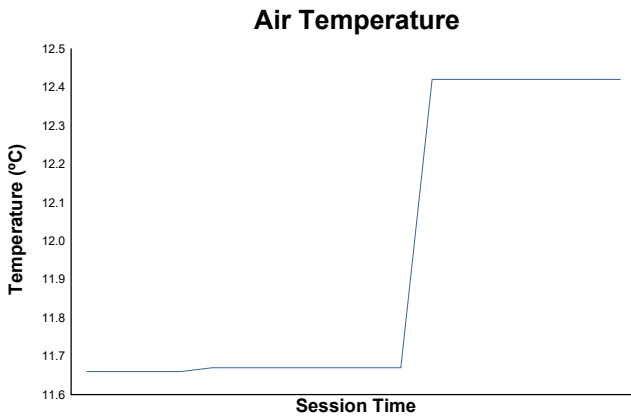

12-F3 Classic Interseries SPA SIX HOURS Race 1

Weather Report

Track Status: **DRY**