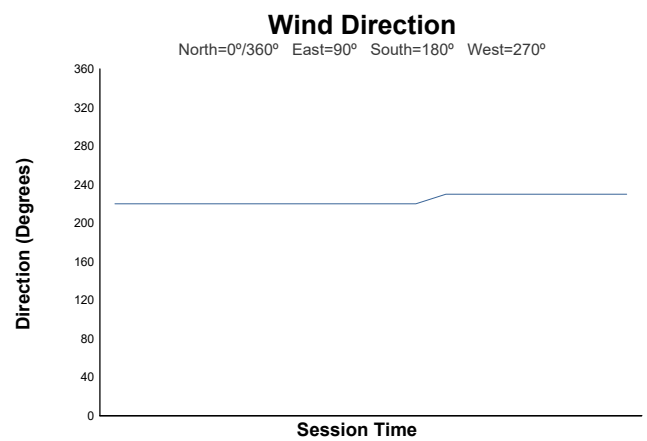

12-F3 Classic Interseries SPA SIX HOURS Race 1

Weather Report

Track Status: **DRY**