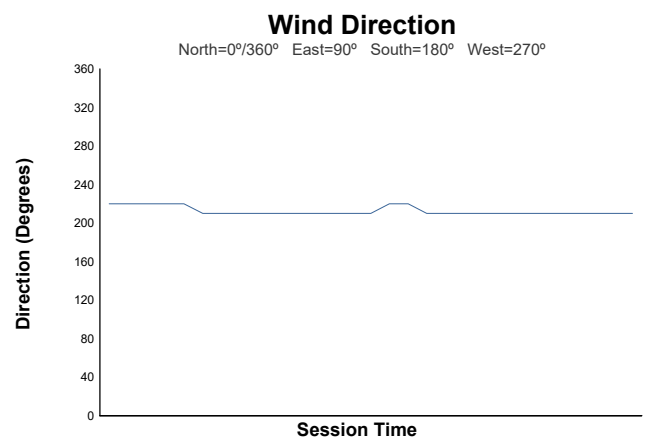

13-Classic Sports Car Club-Classic SPA SIX HOURS Race 1

Weather Report

Track Status: **WET**