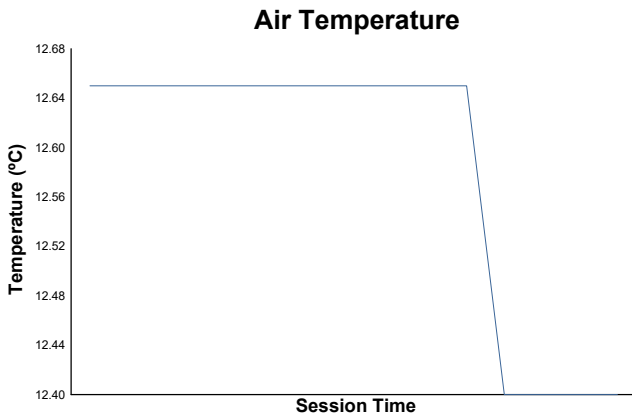

**1-ADAC Graf Berghe von Trips Pokal
SUPERSPA
Race 1**

Weather Report

Track Status: **DRY**