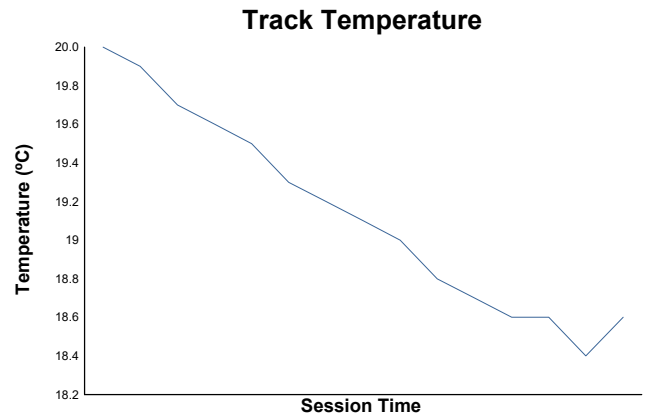

**1-ADAC Graf Berghe von Trips Pokal
SUPERSPA
Race 1**

Weather Report

Track Status: **DRY**