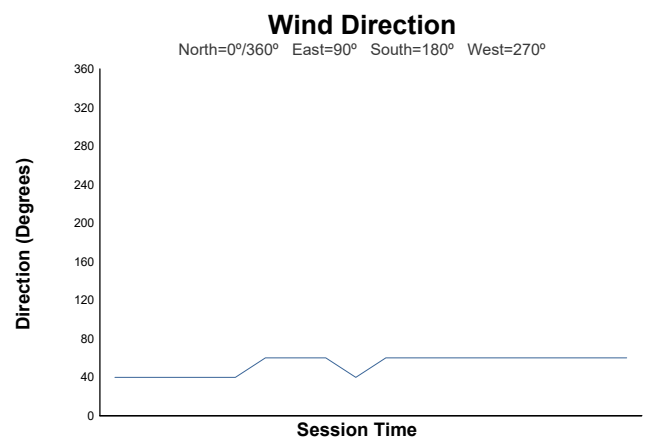

4-ACNN/DNRT-MAX5 Racing & Westfield

SUPERSPA

Race 1

Weather Report

Track Status: **DRY**