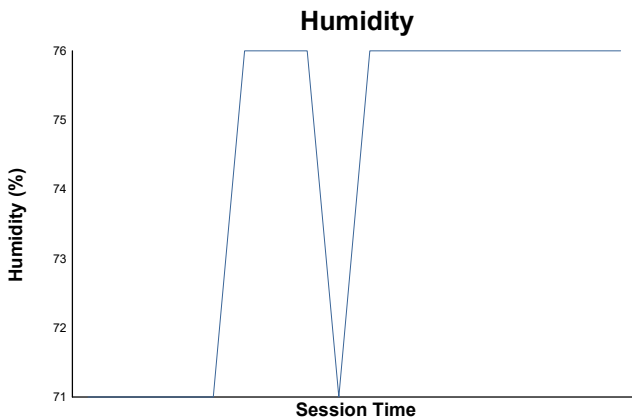

4-ACNN/DNRT-MAX5 Racing & Westfield

SUPERSPA

Race 1

Weather Report

Track Status: **DRY**