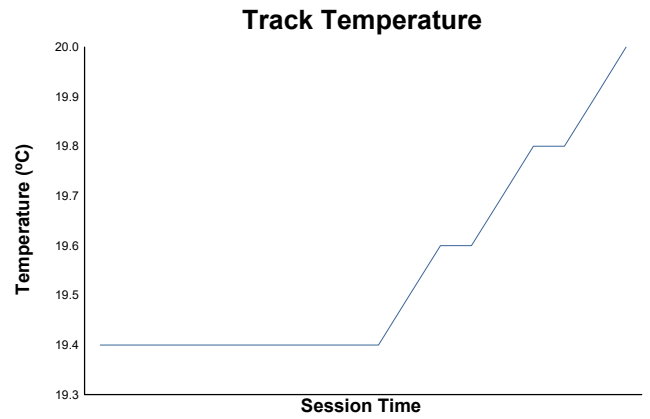

4-ACNN/DNRT-MAX5 Racing & Westfield

SUPERSPA

Race 1

Weather Report

Track Status: **DRY**