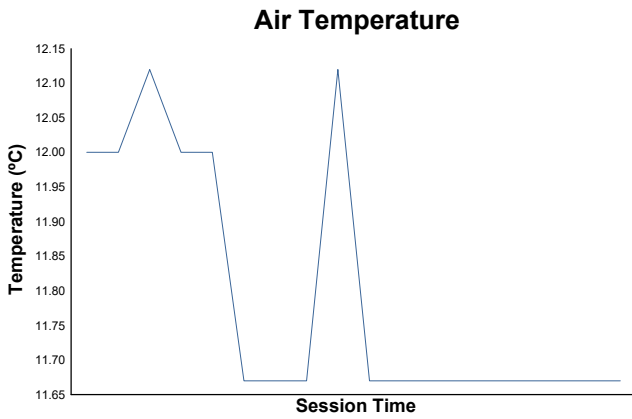

4-ACNN/DNRT-MAX5 Racing & Westfield

SUPERSPA

Race 1

Weather Report

Track Status: **DRY**